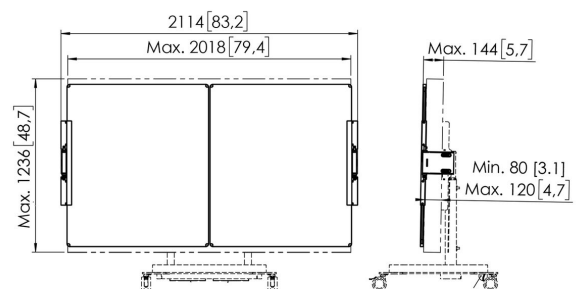

## **RISE A228 Whiteboard Set 86" for RISE motorized display lift trolley or floor stand (black)**

### **Whiteboard Set for 86"**

This RISE A228 Whiteboard Set 86" is custom made for the Vogel's RISE motorized display lift trolley or floor stand. With this accessory, you can mount a whiteboard to the left and right of a 86-inch display. Added counterweights ensure a safe installation and use. The enamel steel boards feature hinges developed by Vogel's. As a result, the whiteboards do not spontaneously open, even after frequent use. Easy to install. The adjustable hinges on this accessory set allow you to vary the depth, height and width so that the whiteboards always fit the display, whatever display you are using.

## **Specifications**

|                         |               |
|-------------------------|---------------|
| Article number (SKU)    | 7302280       |
| Colour                  | Black         |
| EAN single box          | 8712285358944 |
| Height                  | 1157          |
| Width                   | 4130          |
| Depth                   | 142           |
| TÜV certified           | Yes           |
| Tilt                    | Tilt -4°/+4°  |
| Guarantee               | 5 years       |
| Adjustable depth        | True          |
| Adjustable height       | True          |
| Max. screen size (inch) | 86            |
| Min. screen size (inch) | 86            |