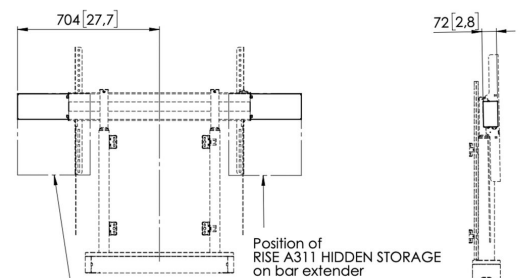

RISE A321 Extension Bar for Hidden Storage Unit for RISE motorized display lifts (black)

Key Benefits

- Complete your RISE Display lift with handy accessories
- To be used in combination with the RISE A311 Hidden storage unit
- Quick and easy installation
- TÜV-5 certified

RISE Extension Bar for hidden storage unit

With the RISE A321 extension bar, you make installation and accessibility easier when mounting a wall display lift. You can also use this extension bar to attach multiple RISE A311 hidden storage units to a Vogel's RISE motorized display lift. Easy to install. The extension bar for installation on the back of the display lift is only suitable in combination with one or more RISE A311 accessories.

RISE A321 Extension Bar for Hidden Storage Unit for RISE motorized display lifts (black)

Specifications

Article number (SKU)	7303210
Colour	Black
EAN single box	8712285356926
Height	127
Length	257
Depth	72
TÜV certified	Yes
Guarantee	5 years
Max. weight load (kg)	14