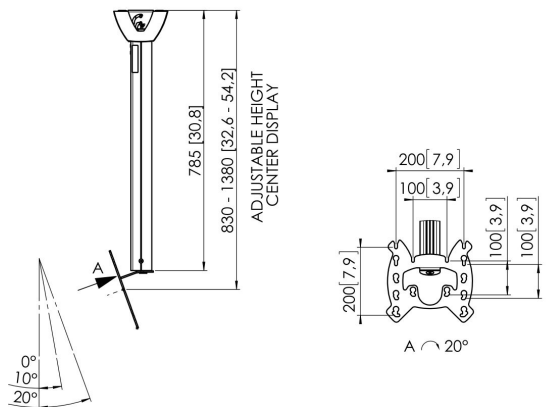

## PFC 585 Display ceiling mount

The PFC 585 ceiling mount is specially designed to securely suspend a TV from the ceiling. For hanging a TV over a bed or in a corner. The ceiling plate is suited for flat and inclined ceilings, and the extension pole can be adjusted from 850 to 1350 mm. This mount has a stylish design that looks sleek and compact in any décor.

## PFC 585 Display ceiling mount

# Specifications

Article number (SKU)	7305854
Colour	Silver
EAN single box	8712285330766
TÜV certified	Yes
Tilt	Tilt up to 20°
Guarantee	5 years
Max. weight load (kg)	20
Max. bolt size	M8
Max. height of interface (mm)	256
Max. width of interface (mm)	242
Autolock	False
Ceiling types	Flat / inclined ceiling
Fischer inside	Yes
Height options	Manually adjustable height
Levelling function	Post-installation horizontal levelling
Max. distance to ceiling - center display (mm)	1380
Max. screen size (inch)	43
Min. distance to ceiling (mm)	830
Min. distance to ceiling - center display (mm)	830
Min. screen size (inch)	19