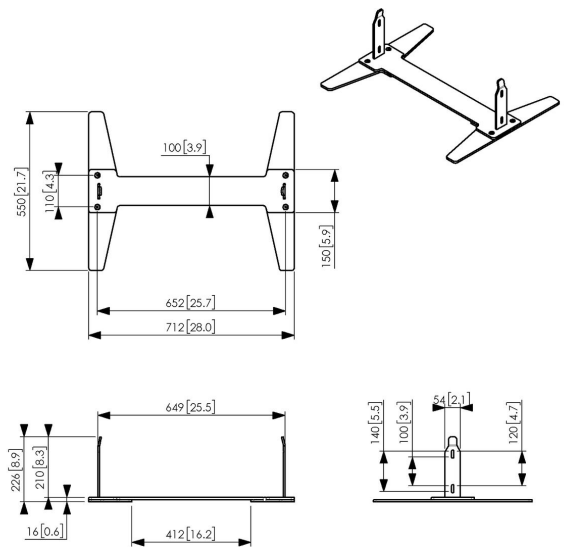

## PFF 2046 Floor plate for Samsung OM46N-D

There are times when you just can not drill into the floor or ceiling. Therefore Vogel's carefully designed a floor plate to create a free standing solution in combination with the PFFC 4655. The design compliments the unique Samsung OMN-D display perfectly. The PFF 2046 floor plate is suitable for the Samsung OM46N-D display.

## **PFF 2046 Floor plate for Samsung OM46N-D**

# **Specifications**

<i>Article number (SKU)</i>	7320460
<i>Colour</i>	Black
<i>EAN single box</i>	8712285345548
<i>Height</i>	225
<i>Width</i>	530
<i>Depth</i>	550
<i>Guarantee</i>	5 years
<i>Min. screen size (inch)</i>	46
<i>Max. screen size (inch)</i>	46
<i>Max. screen size (inch)</i>	46
<i>Min. screen size (inch)</i>	46