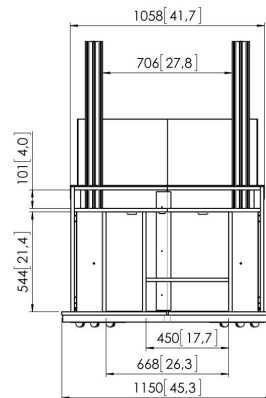

PFF 5211 Video conferencing furniture

PFF 5211 is a stylish video conference furniture especially designed for the use of larger displays. It is suitable for single displays of 55" till 90" or dual displays 2x46" till 2x 65". The furniture has wheels for easy maneuverability. The cabinet has ample space for codec's, switchers and other electronic equipment. Access to the inside is made easy with 2 doors at the front and as well as 2 doors at the back. The furniture has an integrated loudspeaker compartment for an optional loudspeaker. This can be the Vogel's PFA 9111 or any other speaker that fits in the available space.

PFF 5211 Video conferencing furniture

Specifications

<i>Article number (SKU)</i>	7321524
<i>Colour</i>	Silver
<i>EAN single box</i>	8712285326844
<i>Height</i>	1555
<i>Depth</i>	770
<i>TÜV certified</i>	Yes
<i>Guarantee</i>	5 years
<i>Max. weight load (kg)</i>	80
<i>Internal depth (mm)</i>	746
<i>Internal height (mm)</i>	1555
<i>Internal width (mm)</i>	1150
<i>Max. screen size (inch)</i>	90
<i>Min. screen size (inch)</i>	23