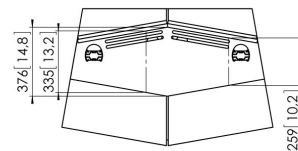

PFF 5211 Video conferencing furniture

PFF 5211 is a stylish video conference furniture especially designed for the use of larger displays. It is suitable for single displays of 55" till 90" or dual displays 2x46" till 2x 65". The furniture has wheels for easy maneuverability. The cabinet has ample space for codec's, switchers and other electronic equipment. Access to the inside is made easy with 2 doors at the front and as well as 2 doors at the back. The furniture has an integrated loudspeaker compartment for an optional loudspeaker. This can be the Vogel's PFA 9111 or any other speaker that fits in the available space.

PFF 5211 Video conferencing furniture

Specifications

<i>Article number (SKU)</i>	7321524
<i>Colour</i>	Silver
<i>EAN single box</i>	8712285326844
<i>Height</i>	1555
<i>Depth</i>	770
<i>TÜV certified</i>	Yes
<i>Guarantee</i>	5 years
<i>Max. weight load (kg)</i>	80
<i>Internal depth (mm)</i>	746
<i>Internal height (mm)</i>	1555
<i>Internal width (mm)</i>	1150
<i>Max. screen size (inch)</i>	90
<i>Min. screen size (inch)</i>	23