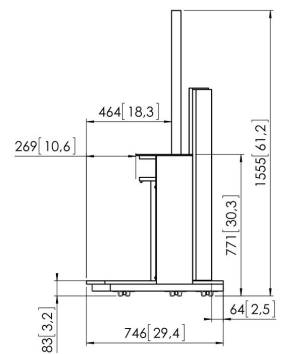

PFF 5211 Video conferencing furniture

PFF 5211 is a stylish video conference furniture especially designed for the use of larger displays. It is suitable for single displays of 55" till 90" or dual displays 2x46" till 2x 65". The furniture has wheels for easy maneuverability. The cabinet has ample space for codec's, switchers and other electronic equipment. Access to the inside is made easy with 2 doors at the front and as well as 2 doors at the back. The furniture has an integrated loudspeaker compartment for an optional loudspeaker. This can be the Vogel's PFA 9111 or any other speaker that fits in the available space.

PFF 5211 Video conferencing furniture

Specifications

<i>Article number (SKU)</i>	7321524
<i>Colour</i>	Silver
<i>EAN single box</i>	8712285326844
<i>Height</i>	1555
<i>Depth</i>	770
<i>TÜV certified</i>	Yes
<i>Guarantee</i>	5 years
<i>Max. weight load (kg)</i>	80
<i>Internal depth (mm)</i>	746
<i>Internal height (mm)</i>	1555
<i>Internal width (mm)</i>	1150
<i>Max. screen size (inch)</i>	90
<i>Min. screen size (inch)</i>	23