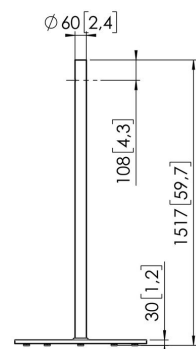

Five height adjustable screws for floor plate

PFF 1560 Display floor stand

Specifications

Article number (SKU)	7321604
Colour	Stainless Steel
EAN single box	8712285345449
Height	1517
Width	700
Depth	700
TÜV certified	Yes
Guarantee	5 years
Min. screen size (inch)	55
Max. screen size (inch)	55
Max. weight load (kg)	40
Max. distance to floor - center display (mm)	1587
Max. screen size (inch)	55
Min. screen size (inch)	19