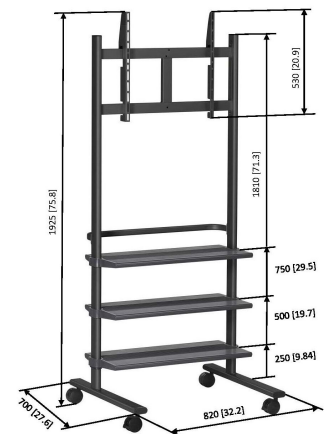

PB 175 Display trolley black

Vogel's trolleys are the perfect solution to install displays on a mobile base for use on exhibitions, in schools or on convention and exhibition centres.

PB 175 Display trolley black

Specifications

<i>Article number (SKU)</i>	7321750
<i>Colour</i>	Black
<i>EAN single box</i>	8712285336188
<i>Height</i>	1925
<i>Guarantee</i>	5 years
<i>Max. weight load (kg)</i>	50
<i>Min. hole pattern</i>	200mm x 100mm
<i>Max. hole pattern</i>	670mm x 510mm
<i>Max. height of interface (mm)</i>	530
<i>Max. width of interface (mm)</i>	820
<i>Max. distance to floor - center display (mm)</i>	1660
<i>Max. horizontal hole pattern (mm)</i>	670
<i>Max. screen size (inch)</i>	55
<i>Max. vertical hole pattern (mm)</i>	510
<i>Min. horizontal hole pattern (mm)</i>	200
<i>Min. screen size (inch)</i>	36
<i>Min. vertical hole pattern (mm)</i>	100
<i>Universal or fixed hole pattern</i>	Universal