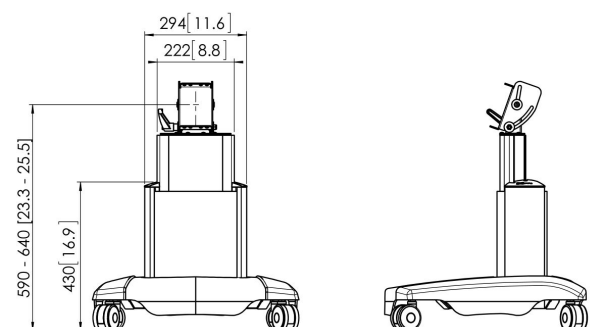

## PFT 2515 Display trolley

The PFT 2515 is especially designed for monitor use in studio's and on stage. But also for exhibitions, showrooms and specific retail applications this is an excellent trolley solution.

## PFT 2515 Display trolley

# Specifications

Article number (SKU)	7325155
Colour	Black
EAN single box	8712285331121
Height	740
TÜV certified	Yes
Guarantee	5 years
Min. screen size (inch)	32
Max. screen size (inch)	65
Max. weight load (kg)	70
Adjustable height	True
Max. distance to floor - center display (mm)	640
Max. screen size (inch)	65
Min. distance to floor - center display (mm)	590
Min. screen size (inch)	32