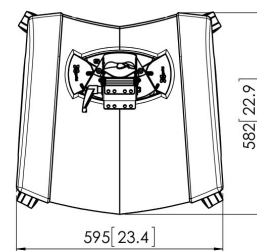

## PFT 2515 Display trolley

The PFT 2515 is especially designed for monitor use in studio's and on stage. But also for exhibitions, showrooms and specific retail applications this is an excellent trolley solution.

## PFT 2515 Display trolley

# Specifications

Article number (SKU)	7325155
Colour	Black
EAN single box	8712285331121
Height	740
TÜV certified	Yes
Guarantee	5 years
Min. screen size (inch)	32
Max. screen size (inch)	65
Max. weight load (kg)	70
Adjustable height	True
Max. distance to floor - center display (mm)	640
Max. screen size (inch)	65
Min. distance to floor - center display (mm)	590
Min. screen size (inch)	32