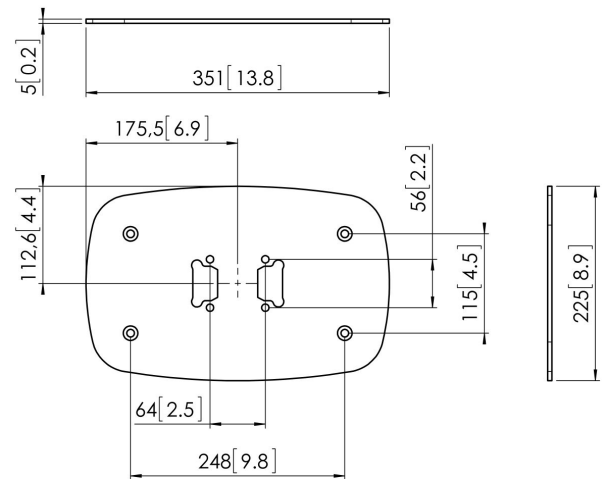

## PFF 7060 Floor mounting plate

The PFF 7060 floor plate is a part of the modular Connect-it system. With this floorplate you can create a multi purpose permanent floor solution.

# **Specifications**

Article number (SKU)	7327060
Colour	Black
EAN single box	8712285323867
Height	5
Width	351
Depth	225
TÜV certified	Yes
Guarantee	5 years

VOGEL'S HOLDING BV (c)

All rights reserved.  
Subject to printing errors,  
technical and price  
amendments.