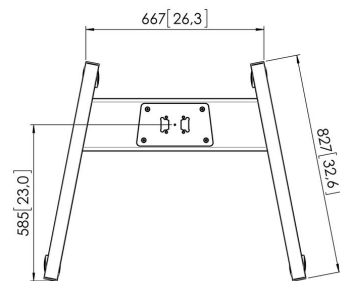

## PFT 8520 Trolley frame

The PFT8520 trolley frame is a part of the modular Connect-it system with which you can create a mobile solution for medium- to large-sized displays.

# **Specifications**

|                      |               |
|----------------------|---------------|
| Article number (SKU) | 7328520       |
| Colour               | Black         |
| EAN single box       | 8712285323904 |
| Height               | 140           |
| Width                | 978           |
| Depth                | 826           |
| TÜV certified        | Yes           |
| Guarantee            | 5 years       |