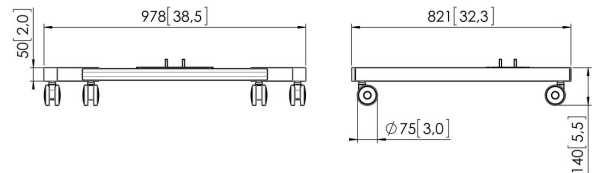

## PFT 8520 Trolley frame

The PFT8520 trolley frame is a part of the modular Connect-it system with which you can create a mobile solution for medium- to large-sized displays.

# **Specifications**

|                      |               |
|----------------------|---------------|
| Article number (SKU) | 7328520       |
| Colour               | Black         |
| EAN single box       | 8712285323904 |
| Height               | 140           |
| Width                | 978           |
| Depth                | 826           |
| TÜV certified        | Yes           |
| Guarantee            | 5 years       |