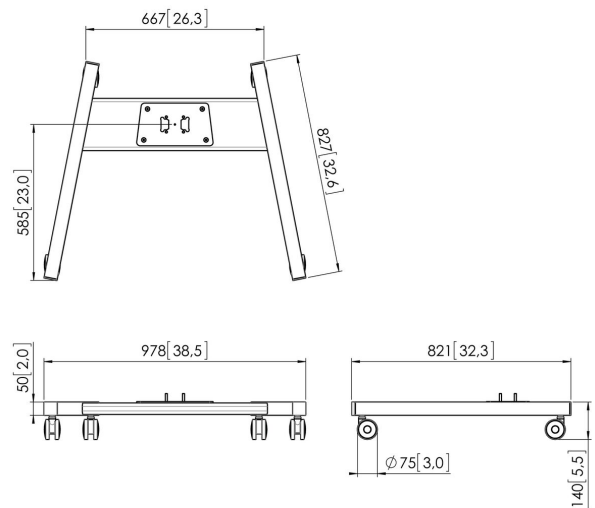

PFT 8520 Trolley frame

The PFT8520 trolley frame is a part of the modular Connect-it system with which you can create a mobile solution for medium- to large-sized displays.

PFT 8520 Trolley frame

Specifications

Article number (SKU)	7328524
Colour	Silver
EAN single box	8712285323928
Height	140
Width	978
Depth	826
TÜV certified	Yes
Guarantee	5 years

VOGEL'S HOLDING BV (c)

All rights reserved.
Subject to printing errors,
technical and price
amendments.