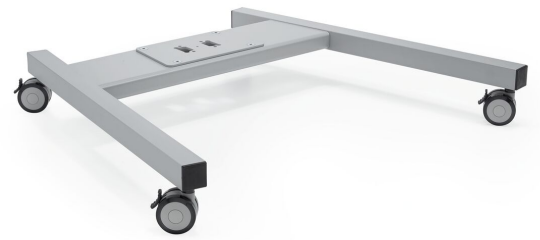

PFT 8520 Trolley frame

The PFT8520 trolley frame is a part of the modular Connect-it system with which you can create a mobile solution for medium- to large-sized displays.

PFT 8520 Trolley frame

Specifications

Article number (SKU)	7328524
Colour	Silver
EAN single box	8712285323928
Height	140
Width	978
Depth	826
TÜV certified	Yes
Guarantee	5 years

VOGEL'S HOLDING BV (c)

All rights reserved.
Subject to printing errors,
technical and price
amendments.