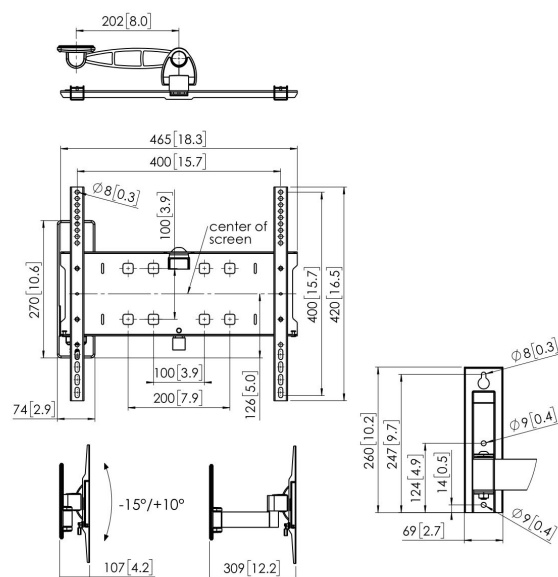

PFW 3030 Display wall mount turn & tilt

The safe and elegant PFW 3000 Series is designed with hospitality content in mind.

PFW 3030 Display wall mount turn & tilt

Specifications

Article number (SKU)	7330300
Colour	Black
EAN single box	8712285335167
Product size	M
TÜV certified	Yes
Tilt	Tilt -15°/+10°
Turn	Up to 120°
Guarantee	5 years
Min. screen size (inch)	39
Max. screen size (inch)	55
Max. weight load (kg)	35
Min. hole pattern	100mm x 100mm
Max. hole pattern	400mm x 400mm
Max. bolt size	M8
Max. height of interface (mm)	420
Max. width of interface (mm)	465
Fischer inside	Yes
Levelling function	Post-installation horizontal levelling
Lockable	True
Lock options	Lock included / integrated
Max. distance to the wall (mm)	309
Max. horizontal hole pattern (mm)	400
Max. screen size (inch)	55
Max. vertical hole pattern (mm)	400
Min. distance to the wall (mm)	107
Min. horizontal hole pattern (mm)	100
Min. screen size (inch)	39
Min. vertical hole pattern (mm)	100
Number of pivot points	2
Universal or fixed hole pattern	Universal