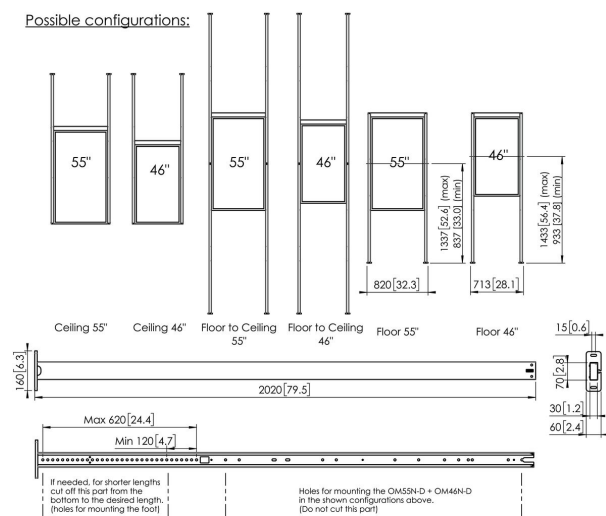

PFFC 4655 Mount for Samsung OMN-D

The dual-sided Samsung OMN-D display is an innovative product which deserves an elegant and smart mounting solution. The PFFC 4655 is engineered in such a way it can be used as a ceiling mount, floor mount and if you combine two it is also a floor to ceiling mount. The Samsung mount is easy to install and features clean integrated cable management. Vogel's designed the mount in such a way it compliments the unique Samsung OMN-D display perfectly.

Possible configurations:

PFFC 4655 Mount for Samsung OMN-D

Specifications

<i>Article number (SKU)</i>	7346550
<i>Colour</i>	Black
<i>EAN single box</i>	8712285345289
<i>Height</i>	2020
<i>Depth</i>	160
<i>Guarantee</i>	5 years
<i>Max. bolt size</i>	M8
<i>Max. screen size (inch)</i>	55
<i>Min. screen size (inch)</i>	46