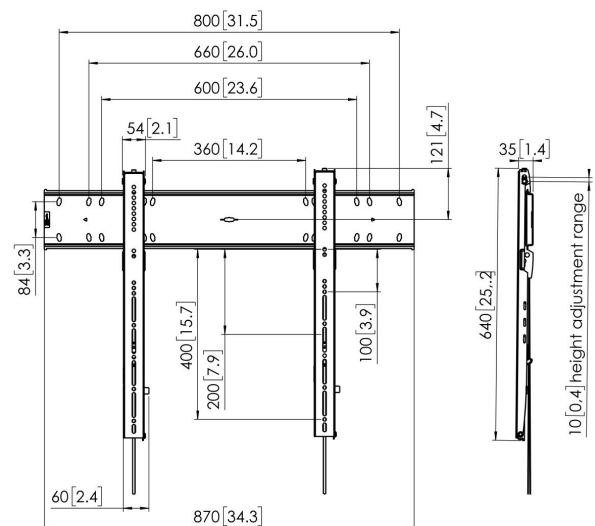

## **PFW 6800 Display wall mount fixed**

The PFW 6800 is a sturdy and at the same time elegant fixed wall mount. It features an aesthetically integrated lock whilst maintaining a depth of only 35 mm. The mount can hold displays from 55 to 80 inch, weighing up to 100 kg. The integrated touch-screen stabiliser ensures that even the largest touch screens can be mounted perfectly vertical and stable on the wall.

## **PFW 6800 Display wall mount fixed**

# Specifications

Article number (SKU)	7368000
Colour	Black
EAN single box	8712285334160
Product size	L
TÜV certified	Yes
Guarantee	5 years
Min. screen size (inch)	55
Max. screen size (inch)	80
Max. weight load (kg)	100
Min. hole pattern	75mm x 75mm
Max. hole pattern	800mm x 400mm
Max. bolt size	M8
Max. height of interface (mm)	636
Max. width of interface (mm)	870
Fischer inside	Yes
Levelling function	Post-installation horizontal levelling
Lock options	Lock included / integrated
Max. horizontal hole pattern (mm)	800
Max. screen size (inch)	80
Max. vertical hole pattern (mm)	400
Min. distance to the wall (mm)	35
Min. horizontal hole pattern (mm)	75
Min. screen size (inch)	55
Min. vertical hole pattern (mm)	75
Orientation	Landscape
Service position	Yes
Universal or fixed hole pattern	Universal