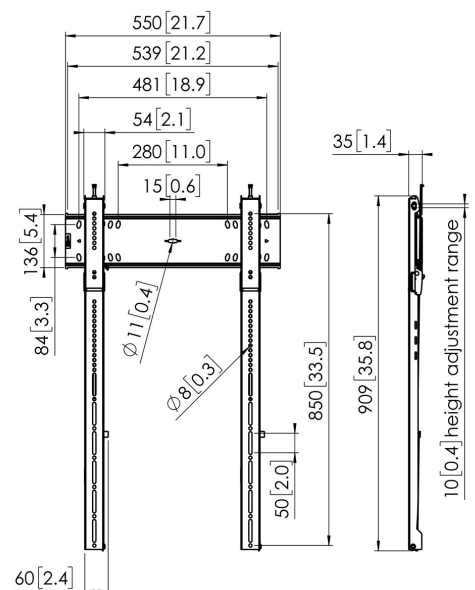

## **PFW 6815 Display wall mount portrait fixed**

The PFW 6815 is a sturdy and at the same time elegant fixed wall mount for portrait mounting. It features an aesthetically integrated lock whilst maintaining a depth of only 35 mm. The mount can hold displays from 43 to 100 inch, weighing up to 100 kg

## **PFW 6815 Display wall mount portrait fixed**

# **Specifications**

Article number (SKU)	7368150
Colour	Black
EAN single box	8712285334207
Product size	XL
TÜV certified	Yes
Guarantee	5 years
Min. screen size (inch)	46
Max. screen size (inch)	100
Max. weight load (kg)	100
Min. hole pattern	75mm x 75mm
Max. hole pattern	400mm x 800mm
Max. bolt size	M8
Max. height of interface (mm)	906
Max. width of interface (mm)	550
Fischer inside	Yes
Levelling function	Post-installation horizontal levelling
Lock options	Lock included / integrated
Max. distance to the wall (mm)	35
Max. horizontal hole pattern (mm)	400
Max. screen size (inch)	100
Max. vertical hole pattern (mm)	800
Min. horizontal hole pattern (mm)	75
Min. screen size (inch)	46
Min. vertical hole pattern (mm)	75
Orientation	Portrait
Service position	Yes
Universal or fixed hole pattern	Universal