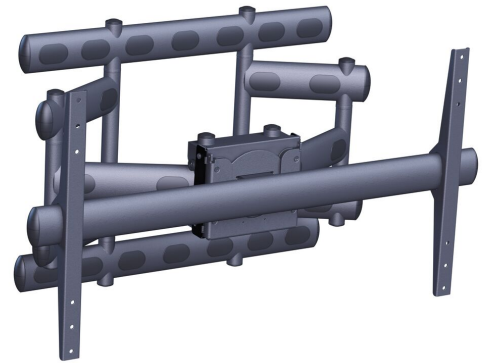

PFW 6855 Display wall mount turn, tilt and rotate

PFW 6855 is an articulating wall mount for displays up to 227 kg / 500 lb. PFW 6855 holds displays with a vertical VESA mounting pattern of 200-300-400-500-600 mm and horizontal max. 907 mm.

PFW 6855 Display wall mount turn, tilt and rotate

Specifications

Article number (SKU)	7368550
Colour	Black
EAN single box	8712285323201
Product size	XXL
Tilt	Tilt -4°/+4°
Turn	Up to 90°
Guarantee	5 years
Min. screen size (inch)	65
Max. screen size (inch)	110
Max. weight load (kg)	227
Max. height of interface (mm)	579
Max. width of interface (mm)	1041
Lock options	No lock
Max. distance to the wall (mm)	623
Max. horizontal hole pattern (mm)	907
Max. screen size (inch)	120
Max. vertical hole pattern (mm)	600
Min. distance to the wall (mm)	216
Min. horizontal hole pattern (mm)	200
Min. screen size (inch)	65
Min. vertical hole pattern (mm)	300
Number of pivot points	3
Orientation	Landscape / Portrait
Service position	No