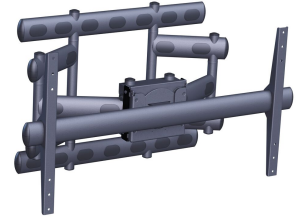

PFW 6855 Display wall mount turn, tilt and rotate

PFW 6855 is an articulating wall mount for displays up to 227 kg / 500 lb. PFW 6855 holds displays with a vertical VESA mounting pattern of 200-300-400-500-600 mm and horizontal max. 907 mm.

PFW 6855 Display wall mount turn, tilt and rotate

Specifications

Article number (SKU)	7368550
Colour	Black
EAN single box	8712285323201
Product size	XXL
Tilt	Tilt -4°/+4°
Turn	Up to 90°
Guarantee	5 years
Min. screen size (inch)	65
Max. screen size (inch)	110
Max. weight load (kg)	227
Max. height of interface (mm)	579
Max. width of interface (mm)	1041
Lock options	No lock
Max. distance to the wall (mm)	623
Max. horizontal hole pattern (mm)	907
Max. screen size (inch)	120
Max. vertical hole pattern (mm)	600
Min. distance to the wall (mm)	216
Min. horizontal hole pattern (mm)	200
Min. screen size (inch)	65
Min. vertical hole pattern (mm)	300
Number of pivot points	3
Orientation	Landscape / Portrait
Service position	No