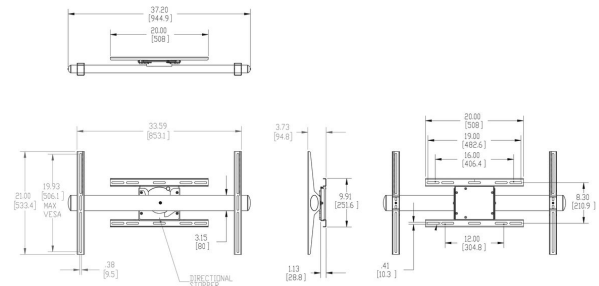

PFW 6858 Display mount ROTATE

The PFW 6858 is a fixed rotating wall mount with a 90° stop. The mount can be rotated from landscape to portrait, clockwise or counterclockwise, instantaneously. The total depth of the mount is approximately 95 mm and it can handle max. load from 72 kg.

PFW 6858 Display mount ROTATE

Specifications

Article number (SKU)	7368580
Colour	Black
EAN single box	8712285342165
Product size	L
TÜV certified	Yes
Turn	Up to 90°
Guarantee	5 years
Min. screen size (inch)	42
Max. screen size (inch)	65
Max. weight load (kg)	72
Min. hole pattern	250mm x 200mm
Max. hole pattern	870mm x 505mm
Max. height of interface (mm)	533
Max. width of interface (mm)	945
Max. horizontal hole pattern (mm)	870
Max. screen size (inch)	65
Max. vertical hole pattern (mm)	505
Min. distance to the wall (mm)	95
Min. horizontal hole pattern (mm)	250
Min. screen size (inch)	42
Min. vertical hole pattern (mm)	200
Universal or fixed hole pattern	Universal