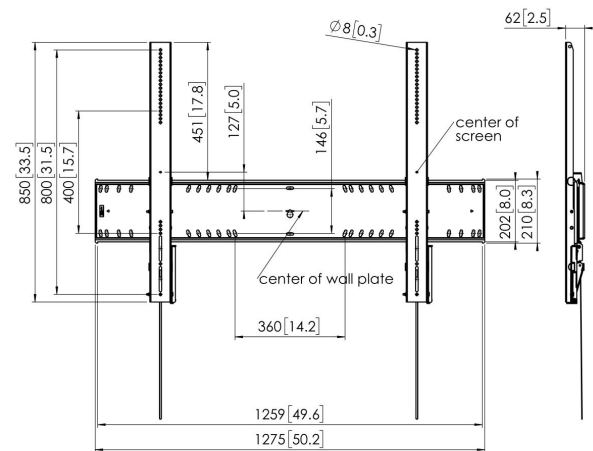

## ***PFW 6910 Display wall mount tilt***

*The PFW 6910 is a robust yet elegant tilt wall mount. It features an aesthetically integrated lock on top of the ability to tilt up to 15°. The mount can hold displays from 80 inch, weighing up to 230 kg*

## PFW 6910 Display wall mount tilt

# Specifications

Article number (SKU)	7369100
Colour	Black
EAN single box	8712285336126
Product size	XL
TÜV certified	Yes
Tilt	Tilt up to 15°
Guarantee	5 years
Min. screen size (inch)	80
Max. screen size (inch)	110
Max. weight load (kg)	230
Min. hole pattern	100mm x 400mm
Max. hole pattern	1200mm x 800mm
Max. bolt size	M8
Max. height of interface (mm)	850
Max. width of interface (mm)	1275
Fischer inside	Yes
Levelling function	Post-installation horizontal levelling
Lock options	Lock included / integrated
Max. horizontal hole pattern (mm)	1200
Max. screen size (inch)	120
Max. vertical hole pattern (mm)	800
Min. distance to the wall (mm)	62
Min. horizontal hole pattern (mm)	100
Min. screen size (inch)	80
Min. vertical hole pattern (mm)	400
Orientation	Landscape
Service position	Yes
Universal or fixed hole pattern	Universal