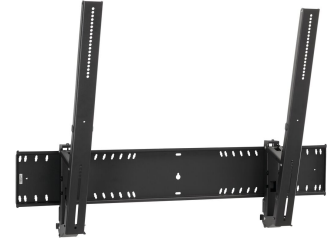

## ***PFW 6910 Display wall mount tilt***

*The PFW 6910 is a robust yet elegant tilt wall mount. It features an aesthetically integrated lock on top of the ability to tilt up to 15°. The mount can hold displays from 80 inch, weighing up to 230 kg*

## PFW 6910 Display wall mount tilt

# Specifications

Article number (SKU)	7369100
Colour	Black
EAN single box	8712285336126
Product size	XL
TÜV certified	Yes
Tilt	Tilt up to 15°
Guarantee	5 years
Min. screen size (inch)	80
Max. screen size (inch)	110
Max. weight load (kg)	230
Min. hole pattern	100mm x 400mm
Max. hole pattern	1200mm x 800mm
Max. bolt size	M8
Max. height of interface (mm)	850
Max. width of interface (mm)	1275
Fischer inside	Yes
Levelling function	Post-installation horizontal levelling
Lock options	Lock included / integrated
Max. horizontal hole pattern (mm)	1200
Max. screen size (inch)	120
Max. vertical hole pattern (mm)	800
Min. distance to the wall (mm)	62
Min. horizontal hole pattern (mm)	100
Min. screen size (inch)	80
Min. vertical hole pattern (mm)	400
Orientation	Landscape
Service position	Yes
Universal or fixed hole pattern	Universal