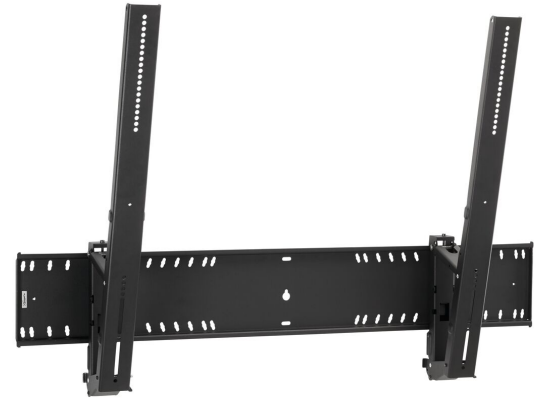

## ***PFW 6910 Display wall mount tilt***

*The PFW 6910 is a robust yet elegant tilt wall mount. It features an aesthetically integrated lock on top of the ability to tilt up to 15°. The mount can hold displays from 80 inch, weighing up to 230 kg*

## PFW 6910 Display wall mount tilt

# Specifications

Article number (SKU)	7369100
Colour	Black
EAN single box	8712285336126
Product size	XL
TÜV certified	Yes
Tilt	Tilt up to 15°
Guarantee	5 years
Min. screen size (inch)	80
Max. screen size (inch)	110
Max. weight load (kg)	230
Min. hole pattern	100mm x 400mm
Max. hole pattern	1200mm x 800mm
Max. bolt size	M8
Max. height of interface (mm)	850
Max. width of interface (mm)	1275
Fischer inside	Yes
Levelling function	Post-installation horizontal levelling
Lock options	Lock included / integrated
Max. horizontal hole pattern (mm)	1200
Max. screen size (inch)	120
Max. vertical hole pattern (mm)	800
Min. distance to the wall (mm)	62
Min. horizontal hole pattern (mm)	100
Min. screen size (inch)	80
Min. vertical hole pattern (mm)	400
Orientation	Landscape
Service position	Yes
Universal or fixed hole pattern	Universal