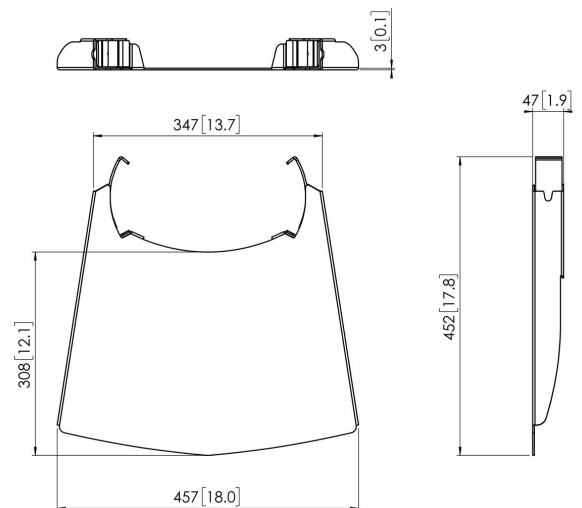

## **PFA 9033 Accessory shelf**

*Accessory shelf for PFT 2520, PFF 2420*

## **PFA 9033 Accessory shelf**

# **Specifications**

<i>Article number (SKU)</i>	7390334
<i>Colour</i>	Silver
<i>EAN single box</i>	8712285315008
<i>TÜV certified</i>	Yes
<i>Guarantee</i>	5 years
<i>Max. weight load (kg)</i>	10

VOGEL'S HOLDING BV (c)