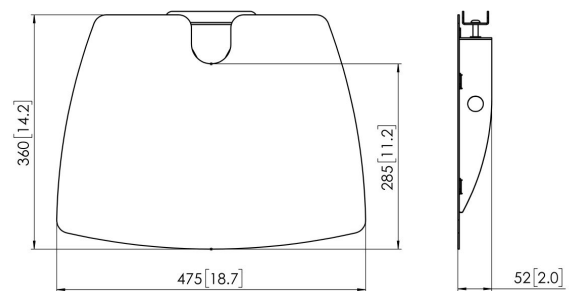

PFA 9038 Accessory shelf

Optional accessory shelf for PFF 1560 and PUC 24xx

PFA 9038 Accessory shelf

Specifications

| | |
|------------------------------|---------------|
| <i>Article number (SKU)</i> | 7390384 |
| <i>Colour</i> | Silver |
| <i>EAN single box</i> | 8712285316081 |
| <i>Guarantee</i> | 5 years |
| <i>Max. weight load (kg)</i> | 10 |