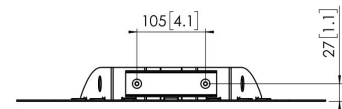

PFA 9038 Accessory shelf

Optional accessory shelf for PFF 1560 and PUC 24xx

PFA 9038 Accessory shelf

Specifications

| | |
|------------------------------|---------------|
| <i>Article number (SKU)</i> | 7390384 |
| <i>Colour</i> | Silver |
| <i>EAN single box</i> | 8712285316081 |
| <i>Guarantee</i> | 5 years |
| <i>Max. weight load (kg)</i> | 10 |