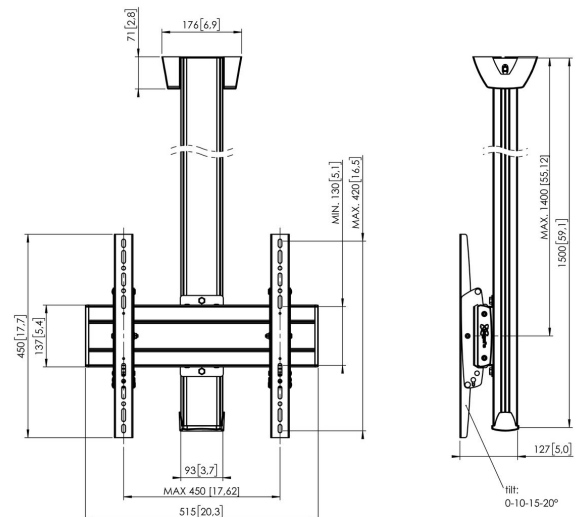

## C1544S Display Ceiling Mount fixed (silver)

The C 1544 ceiling mount is specially designed to securely suspend a TV from the ceiling. For hanging a large TV over a bed or in a corner. This mount has a stylish design that looks sleek and compact in any décor.

## C1544S Display Ceiling Mount fixed (silver)

# Specifications

Article number (SKU)	7950024
Colour	Silver
EAN single box	8712285332142
Length	1500
Width	515
Depth	127
TÜV certified	Yes
Tilt	Tilt up to 20°
Guarantee	5 years
Max. weight load (kg)	80
Min. hole pattern	100mm x 100mm
Max. hole pattern	450mm x 420mm
Max. bolt size	M8
Max. height of interface (mm)	450
Max. width of interface (mm)	515
Autolock	True
Ceiling types	Flat ceiling
Fischer inside	Yes
Max. distance to ceiling - center display (mm)	1400
Max. horizontal hole pattern (mm)	450
Max. screen size (Inch)	65
Max. vertical hole pattern (mm)	420
Min. horizontal hole pattern (mm)	100
Min. vertical hole pattern (mm)	100
Universal or fixed hole pattern	Universal