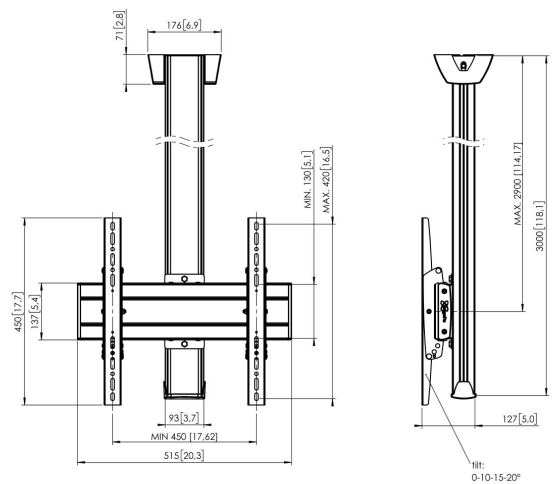

C3044S Ceiling mount fixed

"Ceiling mount kit C3044

Display size: Fitment: 400x400Max. load: 80 kg - 176 lbs Kit consists of: • 1x PUC 1060 Ceiling plate • 1x PUC 2530 Pole 300 cm • 1x PFB 3405 Interface bar • 1x PFS 3304 Interface display strips"

C3044S Ceiling mount fixed

Specifications

Article number (SKU)	7950034
Colour	Silver
EAN single box	8712285332180
Length	3000
Width	515
Depth	127
TÜV certified	Yes
Tilt	Tilt up to 20°
Guarantee	5 years
Max. weight load (kg)	80
Min. hole pattern	100mm x 100mm
Max. hole pattern	450mm x 420mm
Max. bolt size	M8
Max. height of interface (mm)	450
Max. width of interface (mm)	515
Autolock	True
Ceiling types	Flat ceiling
Fischer inside	Yes
Max. distance to ceiling - center display (mm)	2900
Max. horizontal hole pattern (mm)	450
Max. screen size (inch)	65
Max. vertical hole pattern (mm)	420
Min. horizontal hole pattern (mm)	100
Min. vertical hole pattern (mm)	100
Universal or fixed hole pattern	Universal