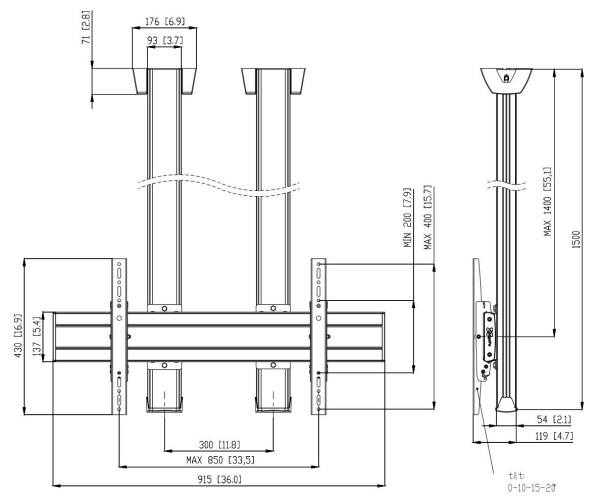

CD1584B Display Ceiling Mount ≥65" fixed (black)

Ceiling mount kit CD1584

Display size: >65"65" Fitment: 800x400 Max. load: 160 kg - 352 lbs Kit consists of: • 2x PUC 1060 Ceiling plate • 2x PUC 2515 Pole 150 cm • 1x PFB 3409 Interface bar • 1x PFS 3204 Interface display strips • 1x PFA 9126 Bracket kit

CD1584B Display Ceiling Mount ≥65" fixed (black)

Specifications

Article number (SKU)	7950050
Colour	Black
EAN single box	8712285332289
Length	1500
Width	915
Depth	119
TÜV certified	Yes
Tilt	Tilt -3°/+3°
Guarantee	5 years
Max. weight load (kg)	160
Ceiling types	Flat ceiling
Fischer inside	Yes
Max. distance to ceiling - center display (mm)	1400
Max. horizontal hole pattern (mm)	850
Max. vertical hole pattern (mm)	400
Min. horizontal hole pattern (mm)	100
Min. screen size (inch)	65
Min. vertical hole pattern (mm)	100