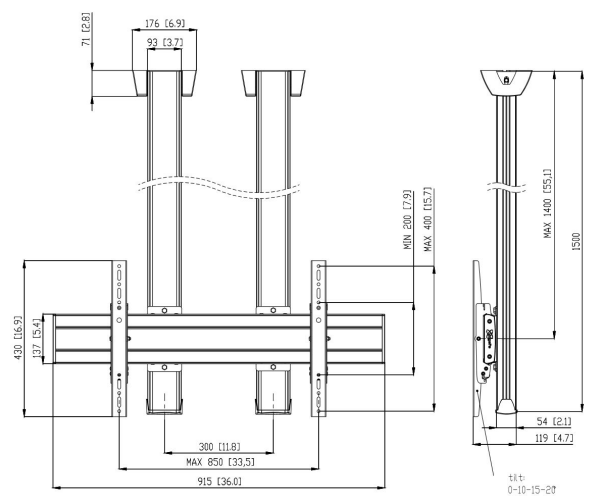

CD1584S Display Ceiling Mount ≥65" fixed (silver)

Ceiling mount kit CD1584

Display size: >65"65" Fitment: 800x400 Max. load: 160 kg - 352 lbs Kit consists of: • 2x PUC 1060 Ceiling plate • 2x PUC 2515 Pole 150 cm • 1x PFB 3409 Interface bar • 1x PFS 3204 Interface display strips • 1x PFA 9126 Bracket kit

CD1584S Display Ceiling Mount ≥65" fixed (silver)

Specifications

Article number (SKU)	7950054
Colour	Silver
EAN single box	8712285332265
Length	1500
Width	915
Depth	119
TÜV certified	Yes
Tilt	Tilt -3°/+3°
Guarantee	5 years
Max. weight load (kg)	160
Ceiling types	Flat ceiling
Fischer inside	Yes
Max. distance to ceiling - center display (mm)	1400
Max. horizontal hole pattern (mm)	850
Max. vertical hole pattern (mm)	400
Min. horizontal hole pattern (mm)	100
Min. screen size (inch)	65
Min. vertical hole pattern (mm)	100