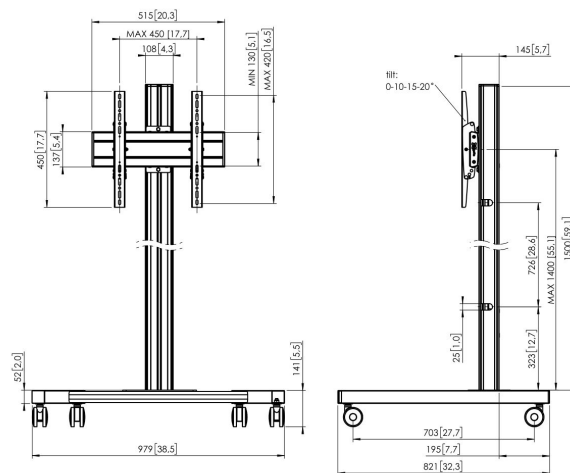

T1544S Display Trolley <65" (silver)

Trolley kit T1544

Display size: Fitment: 400x400Max. load: 80 kg - 176 lbs Kit consists of: • 1x PFT 8520 Trolley frame • 1x PUC 2715 Pole 150 cm • 1x PFB 3405 Interface bar • 1x PFS 3304 Interface display strips

T1544S Display Trolley <65" (silver)

Specifications

Article number (SKU)	7953014
Colour	Silver
EAN single box	8712285333002
Height	1641
Width	979
Depth	821
TÜV certified	Yes
Tilt	Tilt up to 20°
Guarantee	5 years
Max. weight load (kg)	80
Max. bolt size	M8
Max. height of interface (mm)	450
Max. width of interface (mm)	515
Max. distance to floor - center display (mm)	1541
Max. horizontal hole pattern (mm)	450
Max. screen size (inch)	65
Max. vertical hole pattern (mm)	420
Min. horizontal hole pattern (mm)	100
Min. vertical hole pattern (mm)	100
Universal or fixed hole pattern	Fixed