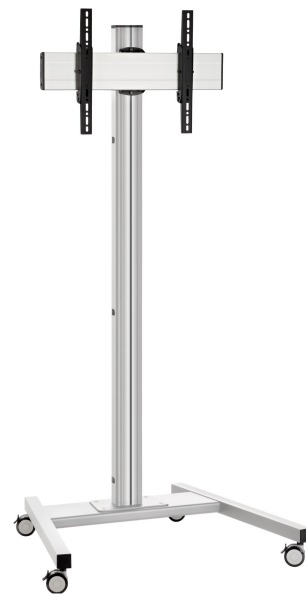

T1544S Display Trolley <65" (silver)

Trolley kit T1544

Display size: Fitment: 400x400Max. load: 80 kg - 176 lbs Kit consists of: • 1x PFT 8520 Trolley frame • 1x PUC 2715 Pole 150 cm • 1x PFB 3405 Interface bar • 1x PFS 3304 Interface display strips

T1544S Display Trolley <65" (silver)

Specifications

Article number (SKU)	7953014
Colour	Silver
EAN single box	8712285333002
Height	1641
Width	979
Depth	821
TÜV certified	Yes
Tilt	Tilt up to 20°
Guarantee	5 years
Max. weight load (kg)	80
Max. bolt size	M8
Max. height of interface (mm)	450
Max. width of interface (mm)	515
Max. distance to floor - center display (mm)	1541
Max. horizontal hole pattern (mm)	450
Max. screen size (inch)	65
Max. vertical hole pattern (mm)	420
Min. horizontal hole pattern (mm)	100
Min. vertical hole pattern (mm)	100
Universal or fixed hole pattern	Fixed