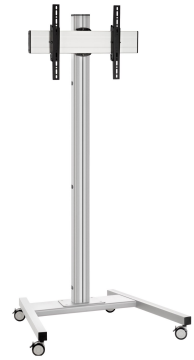

T1544S Display Trolley <65" (silver)

Trolley kit T1544

Display size: Fitment: 400x400Max. load: 80 kg - 176 lbs Kit consists of: • 1x PFT 8520 Trolley frame • 1x PUC 2715 Pole 150 cm • 1x PFB 3405 Interface bar • 1x PFS 3304 Interface display strips

T1544S Display Trolley <65" (silver)

Specifications

Article number (SKU)	7953014
Colour	Silver
EAN single box	8712285333002
Height	1641
Width	979
Depth	821
TÜV certified	Yes
Tilt	Tilt up to 20°
Guarantee	5 years
Max. weight load (kg)	80
Max. bolt size	M8
Max. height of interface (mm)	450
Max. width of interface (mm)	515
Max. distance to floor - center display (mm)	1541
Max. horizontal hole pattern (mm)	450
Max. screen size (inch)	65
Max. vertical hole pattern (mm)	420
Min. horizontal hole pattern (mm)	100
Min. vertical hole pattern (mm)	100
Universal or fixed hole pattern	Fixed