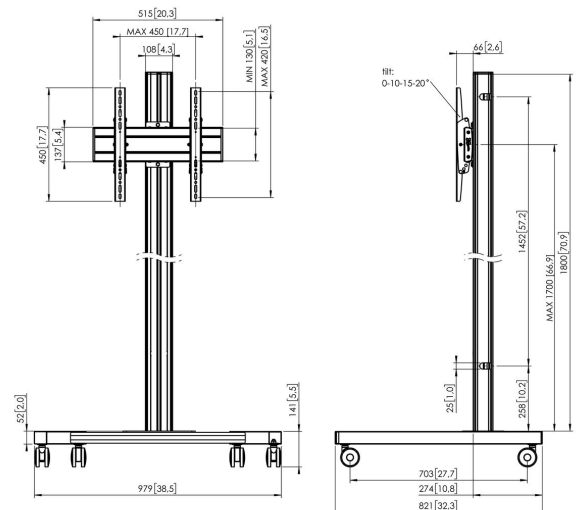

T1844B Display Trolley <65" (black)

The T 1844 trolley is suitable for televisions with a screen size up to 65 inch (165 cm) and a maximum weight of 80 kg (176 lbs). This sleek trolley fits well in any room.

T1844B Display Trolley <65" (black)

Specifications

| | |
|--|----------------|
| Article number (SKU) | 7953020 |
| Colour | Black |
| EAN single box | 8712285333026 |
| Height | 1941 |
| Width | 979 |
| Depth | 821 |
| TÜV certified | Yes |
| Tilt | Tilt up to 20° |
| Guarantee | 5 years |
| Max. weight load (kg) | 80 |
| Max. bolt size | M8 |
| Max. height of interface (mm) | 450 |
| Max. width of interface (mm) | 515 |
| Max. distance to floor - center display (mm) | 1841 |
| Max. horizontal hole pattern (mm) | 450 |
| Max. screen size (inch) | 65 |
| Max. vertical hole pattern (mm) | 420 |
| Min. horizontal hole pattern (mm) | 100 |
| Min. vertical hole pattern (mm) | 100 |