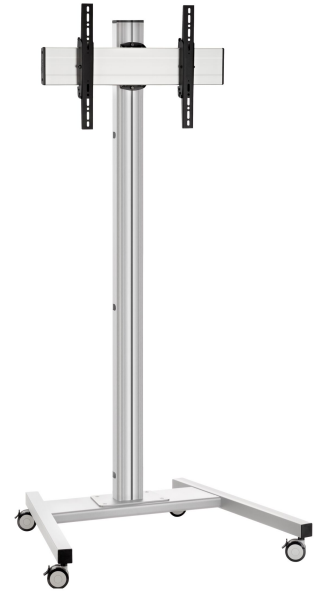

## T1844S Display Trolley <65" (silver)

The T 1844 trolley is suitable for televisions with a screen size up to 65 inch (165 cm) and a maximum weight of 80 kg (176 lbs). This sleek trolley fits well in any room.

## T1844S Display Trolley <65" (silver)

# Specifications

Article number (SKU)	7953024
Colour	Silver
EAN single box	8712285333040
Height	1941
Width	979
Depth	821
TÜV certified	Yes
Tilt	Tilt up to 20°
Guarantee	5 years
Max. weight load (kg)	80
Max. bolt size	M8
Max. height of interface (mm)	450
Max. width of interface (mm)	515
Max. distance to floor - center display (mm)	1841
Max. horizontal hole pattern (mm)	450
Max. screen size (inch)	65
Max. vertical hole pattern (mm)	420
Min. horizontal hole pattern (mm)	100
Min. vertical hole pattern (mm)	100