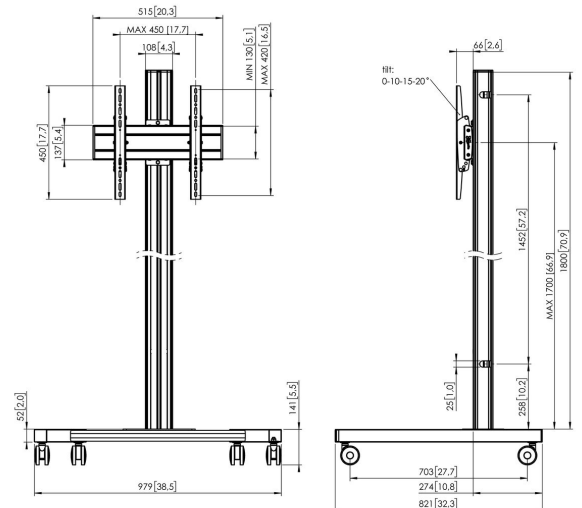

## T1844S Display Trolley <65" (silver)

The T 1844 trolley is suitable for televisions with a screen size up to 65 inch (165 cm) and a maximum weight of 80 kg (176 lbs). This sleek trolley fits well in any room.

## T1844S Display Trolley <65" (silver)

# Specifications

Article number (SKU)	7953024
Colour	Silver
EAN single box	8712285333040
Height	1941
Width	979
Depth	821
TÜV certified	Yes
Tilt	Tilt up to 20°
Guarantee	5 years
Max. weight load (kg)	80
Max. bolt size	M8
Max. height of interface (mm)	450
Max. width of interface (mm)	515
Max. distance to floor - center display (mm)	1841
Max. horizontal hole pattern (mm)	450
Max. screen size (inch)	65
Max. vertical hole pattern (mm)	420
Min. horizontal hole pattern (mm)	100
Min. vertical hole pattern (mm)	100