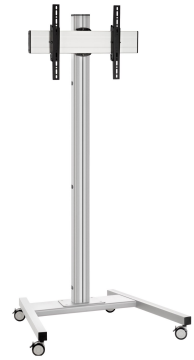

## T1844S Display Trolley <65" (silver)

The T 1844 trolley is suitable for televisions with a screen size up to 65 inch (165 cm) and a maximum weight of 80 kg (176 lbs). This sleek trolley fits well in any room.

## T1844S Display Trolley <65" (silver)

# Specifications

Article number (SKU)	7953024
Colour	Silver
EAN single box	8712285333040
Height	1941
Width	979
Depth	821
TÜV certified	Yes
Tilt	Tilt up to 20°
Guarantee	5 years
Max. weight load (kg)	80
Max. bolt size	M8
Max. height of interface (mm)	450
Max. width of interface (mm)	515
Max. distance to floor - center display (mm)	1841
Max. horizontal hole pattern (mm)	450
Max. screen size (inch)	65
Max. vertical hole pattern (mm)	420
Min. horizontal hole pattern (mm)	100
Min. vertical hole pattern (mm)	100