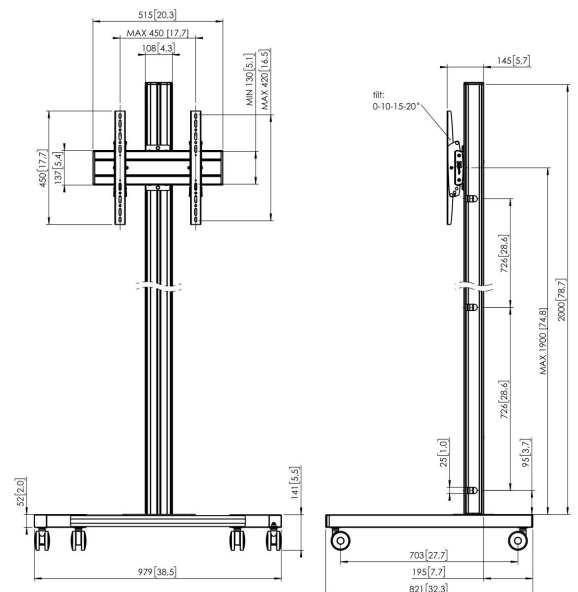

T2044B Display Trolley <65" (black)

Trolley kit T2044

Display size: Fitment: 400x400Max. load: 60 kg - 132 lbs Kit consists of: • 1x PFT 8520 Trolley frame • 1x PUC 2720 Pole 200 cm • 1x PFB 3405 Interface bar • 1x PFS 3304 Interface display strips

T2044B Display Trolley <65" (black)

Specifications

Article number (SKU)	7953030
Colour	Black
EAN single box	8712285333064
Height	2141
Width	979
Depth	821
TÜV certified	Yes
Tilt	Tilt up to 20°
Guarantee	5 years
Max. weight load (kg)	60
Min. hole pattern	100mm x 100mm
Max. hole pattern	420mm x 450mm
Max. bolt size	M8
Max. height of interface (mm)	450
Max. width of interface (mm)	515
Max. distance to floor - center display (mm)	2041
Max. horizontal hole pattern (mm)	420
Max. screen size (inch)	65
Max. vertical hole pattern (mm)	450
Min. horizontal hole pattern (mm)	100
Min. vertical hole pattern (mm)	100
Universal or fixed hole pattern	Universal