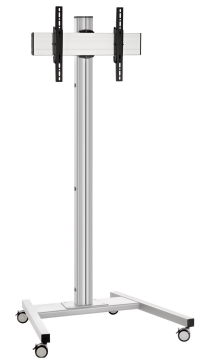

T2044S Display Trolley <65" (silver)

Trolley kit T2044

Display size: Fitment: 400x400Max. load: 60 kg - 132 lbs Kit consists of: • 1x PFT 8520 Trolley frame • 1x PUC 2720 Pole 200 cm • 1x PFB 3405 Interface bar • 1x PFS 3304 Interface display strips

T2044S Display Trolley <65" (silver)

Specifications

Article number (SKU)	7953034
Colour	Silver
EAN single box	8712285333088
Height	2141
Width	979
Depth	821
TÜV certified	Yes
Tilt	Tilt up to 20°
Guarantee	5 years
Max. weight load (kg)	60
Min. hole pattern	100mm x 100mm
Max. hole pattern	420mm x 450mm
Max. bolt size	M8
Max. height of interface (mm)	450
Max. width of interface (mm)	515
Max. distance to floor - center display (mm)	2041
Max. horizontal hole pattern (mm)	420
Max. screen size (inch)	65
Max. vertical hole pattern (mm)	450
Min. horizontal hole pattern (mm)	100
Min. vertical hole pattern (mm)	100
Universal or fixed hole pattern	Universal