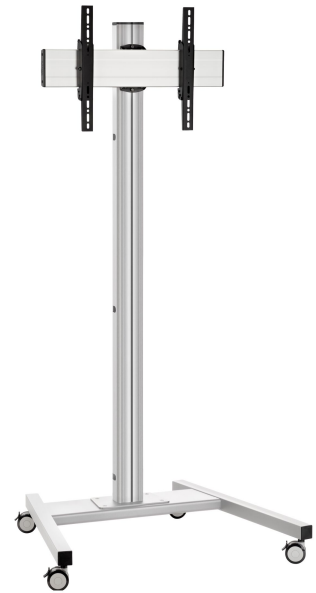

T2044S Display Trolley <65" (silver)

Trolley kit T2044

Display size: Fitment: 400x400Max. load: 60 kg - 132 lbs Kit consists of: • 1x PFT 8520 Trolley frame • 1x PUC 2720 Pole 200 cm • 1x PFB 3405 Interface bar • 1x PFS 3304 Interface display strips

T2044S Display Trolley <65" (silver)

Specifications

Article number (SKU)	7953034
Colour	Silver
EAN single box	8712285333088
Height	2141
Width	979
Depth	821
TÜV certified	Yes
Tilt	Tilt up to 20°
Guarantee	5 years
Max. weight load (kg)	60
Min. hole pattern	100mm x 100mm
Max. hole pattern	420mm x 450mm
Max. bolt size	M8
Max. height of interface (mm)	450
Max. width of interface (mm)	515
Max. distance to floor - center display (mm)	2041
Max. horizontal hole pattern (mm)	420
Max. screen size (inch)	65
Max. vertical hole pattern (mm)	450
Min. horizontal hole pattern (mm)	100
Min. vertical hole pattern (mm)	100
Universal or fixed hole pattern	Universal