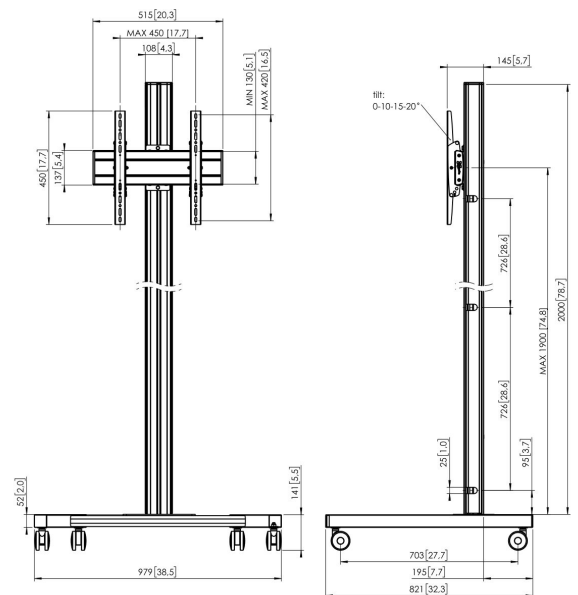

T2044S Display Trolley <65" (silver)

Trolley kit T2044

Display size: Fitment: 400x400Max. load: 60 kg - 132 lbs Kit consists of: • 1x PFT 8520 Trolley frame • 1x PUC 2720 Pole 200 cm • 1x PFB 3405 Interface bar • 1x PFS 3304 Interface display strips

T2044S Display Trolley <65" (silver)

Specifications

Article number (SKU)	7953034
Colour	Silver
EAN single box	8712285333088
Height	2141
Width	979
Depth	821
TÜV certified	Yes
Tilt	Tilt up to 20°
Guarantee	5 years
Max. weight load (kg)	60
Min. hole pattern	100mm x 100mm
Max. hole pattern	420mm x 450mm
Max. bolt size	M8
Max. height of interface (mm)	450
Max. width of interface (mm)	515
Max. distance to floor - center display (mm)	2041
Max. horizontal hole pattern (mm)	420
Max. screen size (inch)	65
Max. vertical hole pattern (mm)	450
Min. horizontal hole pattern (mm)	100
Min. vertical hole pattern (mm)	100
Universal or fixed hole pattern	Universal