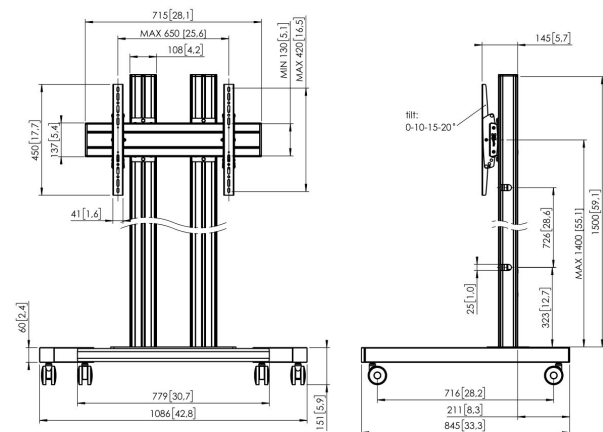

TD1564 Display Trolley ≥65" (black)

Trolley kit TD1564

Display size: >65" 65" Fitment: 600x400 Max. load: 180 kg - 176 lbs Kit consists of: • 1x PFT 8530 Trolley frame • 2x PUC 2715 Pole 150 cm • 1x PFB 3407 Interface bar • 1x PFS 3304 Interface display strips

TD1564 Display Trolley ≥65" (black)

Specifications

Article number (SKU)	7953040
Colour	Black
EAN single box	8712285333101
Height	1651
Width	1086
Depth	845
TÜV certified	Yes
Tilt	Tilt up to 20°
Guarantee	5 years
Max. weight load (kg)	80
Min. hole pattern	100mm x 100mm
Max. hole pattern	650mm x 420mm
Max. bolt size	M8
Max. height of interface (mm)	450
Max. width of interface (mm)	715
Max. distance to floor - center display (mm)	1551
Max. horizontal hole pattern (mm)	650
Max. vertical hole pattern (mm)	420
Min. horizontal hole pattern (mm)	100
Min. screen size (inch)	65
Min. vertical hole pattern (mm)	100
Universal or fixed hole pattern	Universal