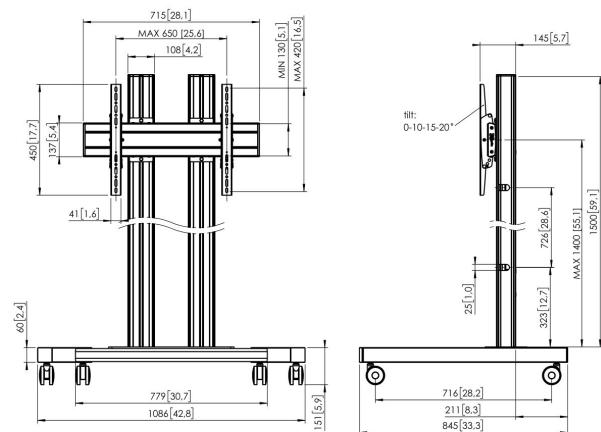

TD1564 Display Trolley ≥65" (silver)

Trolley kit TD1564

Display size: >65" 65" Fitment: 600x400 Max. load: 180 kg - 176 lbs Kit consists of: • 1x PFT 8530 Trolley frame • 2x PUC 2715 Pole 150 cm • 1x PFB 3407 Interface bar • 1x PFS 3304 Interface display strips

TD1564 Display Trolley ≥65" (silver)

Specifications

Article number (SKU)	7953044
Colour	Silver
EAN single box	8712285333125
Height	1651
Width	1086
Depth	845
TÜV certified	Yes
Tilt	Tilt up to 20°
Guarantee	5 years
Max. weight load (kg)	80
Min. hole pattern	100mm x 100mm
Max. hole pattern	650mm x 420mm
Max. bolt size	M8
Max. height of interface (mm)	450
Max. width of interface (mm)	715
Max. distance to floor - center display (mm)	1551
Max. horizontal hole pattern (mm)	650
Max. vertical hole pattern (mm)	420
Min. horizontal hole pattern (mm)	100
Min. screen size (inch)	65
Min. vertical hole pattern (mm)	100
Universal or fixed hole pattern	Universal