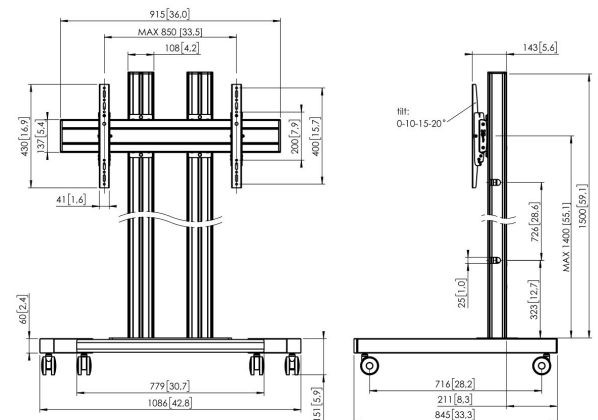

TD1584 Display Trolley ≥65" (black)

Trolley kit TD1584

Display size: >65" 65" Fitment: 800x400 Max. load: 160 kg - 352.7 lbs Kit consists of: • 1x PFT 8530 Trolley frame • 2x PUC 2715 Pole 150 cm • 1x PFB 3407 Interface bar • 1x PFS 3204 Interface display strips

TD1584 Display Trolley ≥65" (black)

Specifications

Article number (SKU)	7953050
Colour	Black
EAN single box	8712285333149
Height	1651
Width	1086
Depth	845
TÜV certified	Yes
Tilt	Tilt -3°/+3°
Guarantee	5 years
Max. weight load (kg)	160
Min. hole pattern	100mm x 100mm
Max. hole pattern	850mm x 400mm
Max. bolt size	M8
Max. height of interface (mm)	430
Max. width of interface (mm)	915
Max. distance to floor - center display (mm)	1551
Max. horizontal hole pattern (mm)	850
Max. vertical hole pattern (mm)	400
Min. horizontal hole pattern (mm)	100
Min. screen size (inch)	65
Min. vertical hole pattern (mm)	100
Universal or fixed hole pattern	Universal