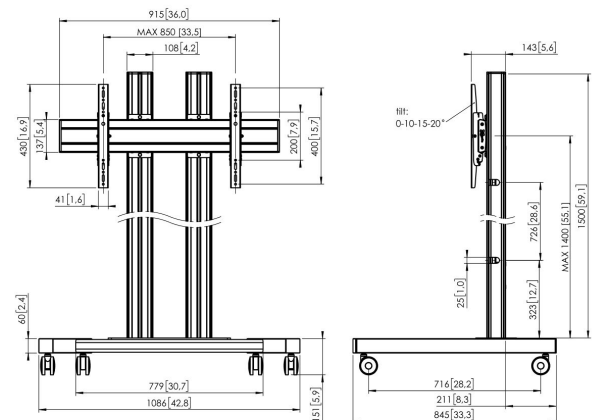

TD1584 Display Trolley ≥65" (silver)

Trolley kit TD1584

Display size: >65" 65" Fitment: 800x400 Max. load: 160 kg - 352.7 lbs Kit consists of: • 1x PFT 8530 Trolley frame • 2x PUC 2715 Pole 150 cm • 1x PFB 3407 Interface bar • 1x PFS 3204 Interface display strips

TD1584 Display Trolley ≥65" (silver)

Specifications

Article number (SKU)	7953054
Colour	Silver
EAN single box	8712285333163
Height	1651
Width	1086
Depth	845
TÜV certified	Yes
Tilt	Tilt -3°/+3°
Guarantee	5 years
Max. weight load (kg)	160
Min. hole pattern	100mm x 100mm
Max. hole pattern	850mm x 400mm
Max. bolt size	M8
Max. height of interface (mm)	430
Max. width of interface (mm)	915
Max. distance to floor - center display (mm)	1551
Max. horizontal hole pattern (mm)	850
Max. vertical hole pattern (mm)	400
Min. horizontal hole pattern (mm)	100
Min. screen size (inch)	65
Min. vertical hole pattern (mm)	100
Universal or fixed hole pattern	Universal