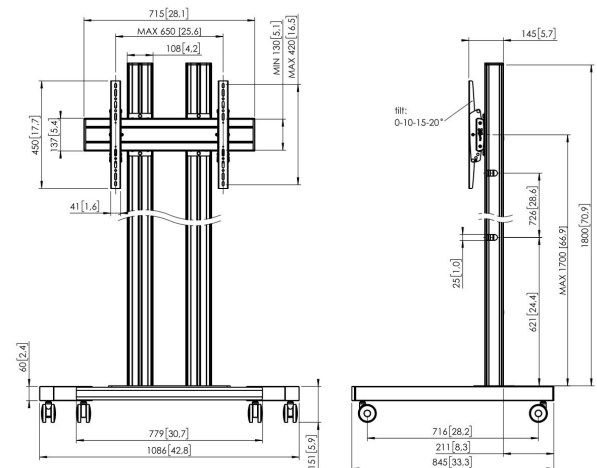

TD1864 Display Trolley ≥65" (black)

Trolley kit TD1864

Display size: >65" 65" Fitment: 600x400 Max. load: 80 kg - 176 lbs
 Kit consists of: • 1x PFT 8530 Trolley frame • 2x PUC 2718 Pole 180 cm
 • 1x PFB 3407 Interface bar • 1x PFS 3304 Interface display strips

TD1864 Display Trolley ≥65" (black)

Specifications

Article number (SKU)	7953060
Colour	Black
EAN single box	8712285333187
Height	1951
Width	1086
Depth	845
TÜV certified	Yes
Tilt	Tilt up to 20°
Guarantee	5 years
Max. weight load (kg)	80
Min. hole pattern	100mm x 100mm
Max. hole pattern	650mm x 420mm
Max. bolt size	M8
Max. height of interface (mm)	450
Max. width of interface (mm)	715
Max. distance to floor - center display (mm)	1851
Max. horizontal hole pattern (mm)	650
Max. vertical hole pattern (mm)	420
Min. horizontal hole pattern (mm)	100
Min. screen size (inch)	65
Min. vertical hole pattern (mm)	100
Universal or fixed hole pattern	Universal