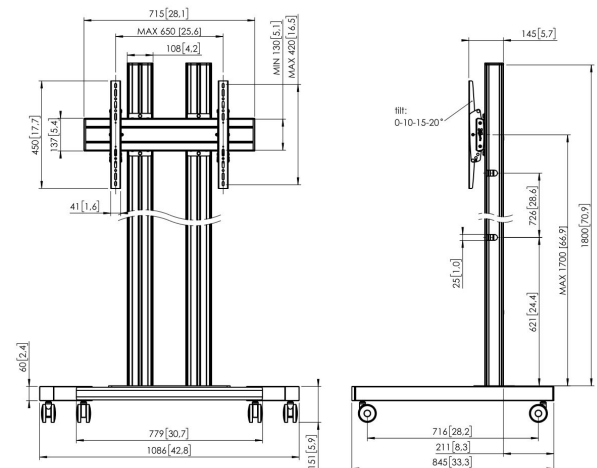

TD1864 Display Trolley ≥65" (silver)

Trolley kit TD1864

Display size: >65" 65" Fitment: 600x400 Max. load: 80 kg - 176 lbs
 Kit consists of: • 1x PFT 8530 Trolley frame • 2x PUC 2718 Pole 180 cm • 1x PFB 3407 Interface bar • 1x PFS 3304 Interface display strips

TD1864 Display Trolley ≥65" (silver)

Specifications

Article number (SKU)	7953064
Colour	Silver
EAN single box	8712285333200
Height	1951
Width	1086
Depth	845
TÜV certified	Yes
Tilt	Tilt up to 20°
Guarantee	5 years
Max. weight load (kg)	80
Min. hole pattern	100mm x 100mm
Max. hole pattern	650mm x 420mm
Max. bolt size	M8
Max. height of interface (mm)	450
Max. width of interface (mm)	715
Max. distance to floor - center display (mm)	1851
Max. horizontal hole pattern (mm)	650
Max. vertical hole pattern (mm)	420
Min. horizontal hole pattern (mm)	100
Min. screen size (inch)	65
Min. vertical hole pattern (mm)	100
Universal or fixed hole pattern	Universal