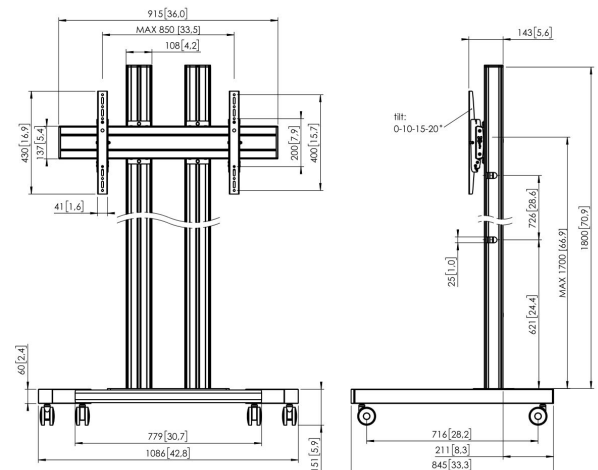

## TD1884 Display Trolley ≥65" (black)

### Trolley kit TD1884

Display size: >65" 65" Fitment: 800x400 Max. load: 160 kg - 352.7 lbs Kit consists of: • 1x PFT 8530 Trolley frame • 2x PUC 2718 Pole 180 cm • 1x PFB 3407 Interface bar • 1x PFS 3204 Interface display strips

# Specifications

Article number (SKU)	7953070
Colour	Black
EAN single box	8712285333224
Height	1951
Width	1086
Depth	845
TÜV certified	Yes
Guarantee	5 years
Max. weight load (kg)	160
Max. bolt size	M8
Max. height of interface (mm)	430
Max. width of interface (mm)	915
Max. distance to floor - center display (mm)	1851
Max. horizontal hole pattern (mm)	850
Max. vertical hole pattern (mm)	400
Min. horizontal hole pattern (mm)	100
Min. screen size (inch)	65
Min. vertical hole pattern (mm)	100