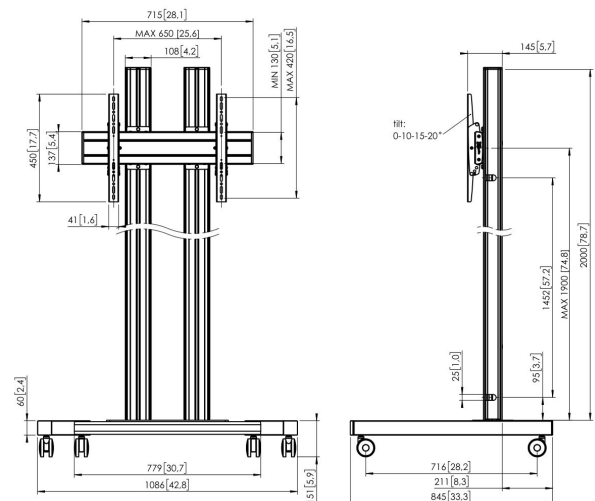

TD2064 Display Trolley ≥65" (black)

Trolley kit TD2064

Display size: >65" 65" Fitment: 600x400 Max. load: 80 kg - 176 lbs
 Kit consists of: • 1x PFT 8530 Trolley frame • 2x PUC 2720 Pole 200 cm
 • 1x PFB 3407 Interface bar • 1x PFS 3304 Interface display strips

TD2064 Display Trolley ≥65" (black)

Specifications

Article number (SKU)	7953080
Colour	Black
EAN single box	8712285333262
Height	2151
Width	1086
Depth	845
TÜV certified	Yes
Tilt	Tilt up to 20°
Guarantee	5 years
Max. weight load (kg)	80
Min. hole pattern	100mm x 100mm
Max. hole pattern	650mm x 420mm
Max. bolt size	M8
Max. height of interface (mm)	450
Max. width of interface (mm)	715
Max. distance to floor - center display (mm)	2051
Max. horizontal hole pattern (mm)	650
Max. vertical hole pattern (mm)	420
Min. horizontal hole pattern (mm)	100
Min. screen size (inch)	65
Min. vertical hole pattern (mm)	100
Universal or fixed hole pattern	Universal