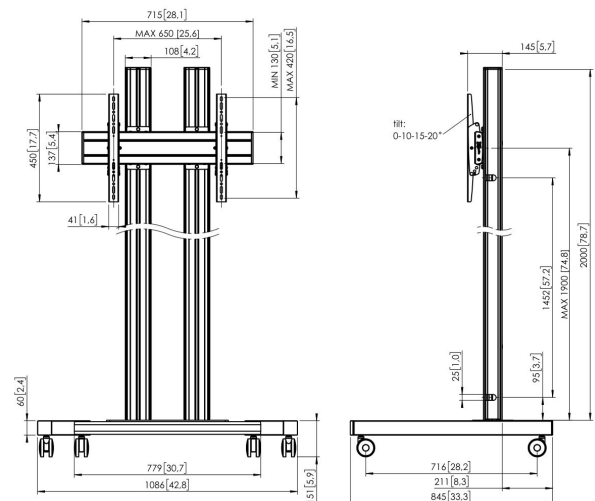

## TD2064 Display Trolley ≥65" (silver)

### Trolley kit TD2064

Display size: >65" 65" Fitment: 600x400 Max. load: 80 kg - 176 lbs  
 Kit consists of: • 1x PFT 8530 Trolley frame • 2x PUC 2720 Pole 200 cm  
 • 1x PFB 3407 Interface bar • 1x PFS 3304 Interface display strips

# Specifications

Article number (SKU)	7953084
Colour	Silver
EAN single box	8712285333286
Height	2151
Width	1086
Depth	845
TÜV certified	Yes
Tilt	Tilt up to 20°
Guarantee	5 years
Max. weight load (kg)	80
Min. hole pattern	100mm x 100mm
Max. hole pattern	650mm x 420mm
Max. bolt size	M8
Max. height of interface (mm)	450
Max. width of interface (mm)	715
Max. distance to floor - center display (mm)	2051
Max. horizontal hole pattern (mm)	650
Max. vertical hole pattern (mm)	420
Min. horizontal hole pattern (mm)	100
Min. screen size (inch)	65
Min. vertical hole pattern (mm)	100
Universal or fixed hole pattern	Universal