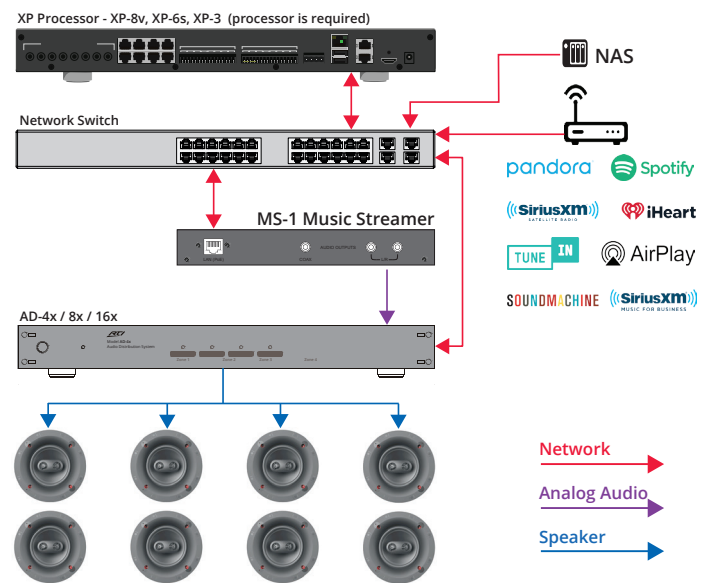

RTI Music supports multiple independent sources. Streaming sources include Pandora, Spotify, iHeart Radio, SiriusXM, SiriusXM for Business, SoundMachine, and TuneIn. The AirPlay interface enables streaming from Apple Music and Amazon music. The Music Queue features a play now, play later, and play soon options to build an on-the-fly song queue while the Favorites playlists integrates songs from multiple services and local devices. RTI Music and the MS-1 require an RTI processor for native control within the RTI control system.

Key Features

- Multiple independent audio sources, one stream.
- Fully integrates with the RTI Integration Designer platform.
- Search through streaming services and local music with an integrated keyboard.
- Search, create, and edit playlist and queues on the fly with "Play Now", "Play Next", and "Play Soon".
- Allows end users the ability to create and add to Pandora stations from any RTI interface.
- One analog output and one digital stereo output (RCA).
- Supports Hi-Res Audio 24bit/192kHz.
- Supported audio formats: FLAC, MP3, AAC, ALAC, OGG Vorbis, WMA, MP4.
- Supports all major streaming services, including Pandora, Spotify, iHeart Radio, SiriusXM, SiriusXM for Business, SoundMachine, and TuneIn.
- Supports Apple AirPlay.
- Supports all RTI remotes, touch panels and keypads as well as iOS and Android smartphones and tablets.
- Easy setup with installation wizard.
- PoE powered
- Remotely manage the clients' RTI Music services.
- Optional Rack-Mount Kit RM-4VIP2 (2 RU) for up to 4 MS-1 streamers.

Music Queue

Play Now, Play Later, or Play Soon! Build a queue of songs in the order you want on the fly.

Streaming Services

Built-In Residential Streaming Services

Services via Apple AirPlay

Built-In Commercial Streaming Services

More streaming services coming soon ...

RTI Music Ecosystem

Rack Mount Option (RM-4VIP2)