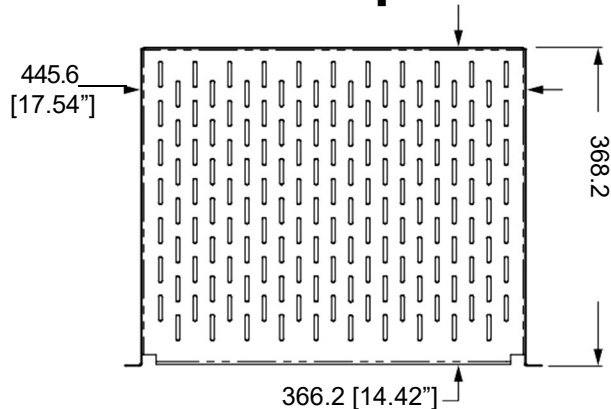

Shelves Top View