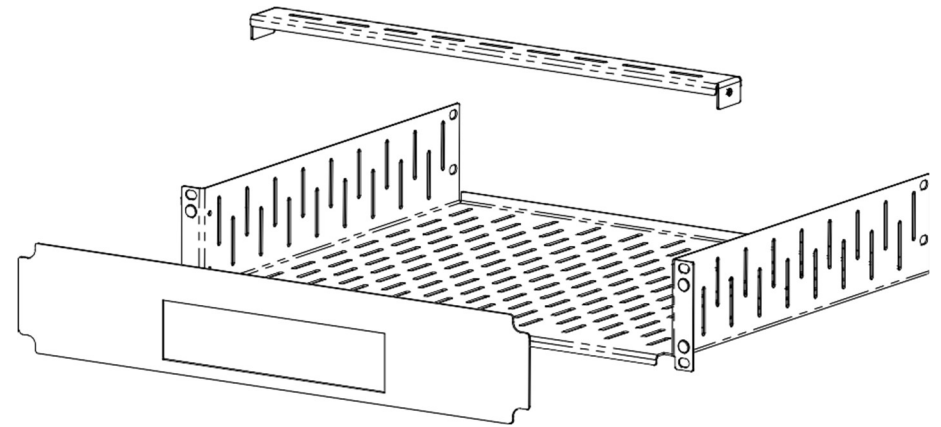

R1498 - Shelves with Custom Faceplates

V3 - 11/14/21

Datasheet

SONOS

ROKU

dish sky

DIRECTV SONY

MERIDIAN  CRESTRON

Vented Rack Shelf with CNC cut Magnetic Faceplates

Each Kit includes:

- 1 x Vented Rack Shelf with Magnets for Faceplates
- 1 x CNC cut Faceplates
- 1 x Clamp Bar to help secure your equipment

Custom Front Panels available for any piece of equipment on the market such as AV equipment or game consoles.

Shelves Front View

R1498/2UK-Shelf

Shelves Top View

Clamp Bars

R1288-CBK Clamp Bar

R1288-CBK Clamp Bar