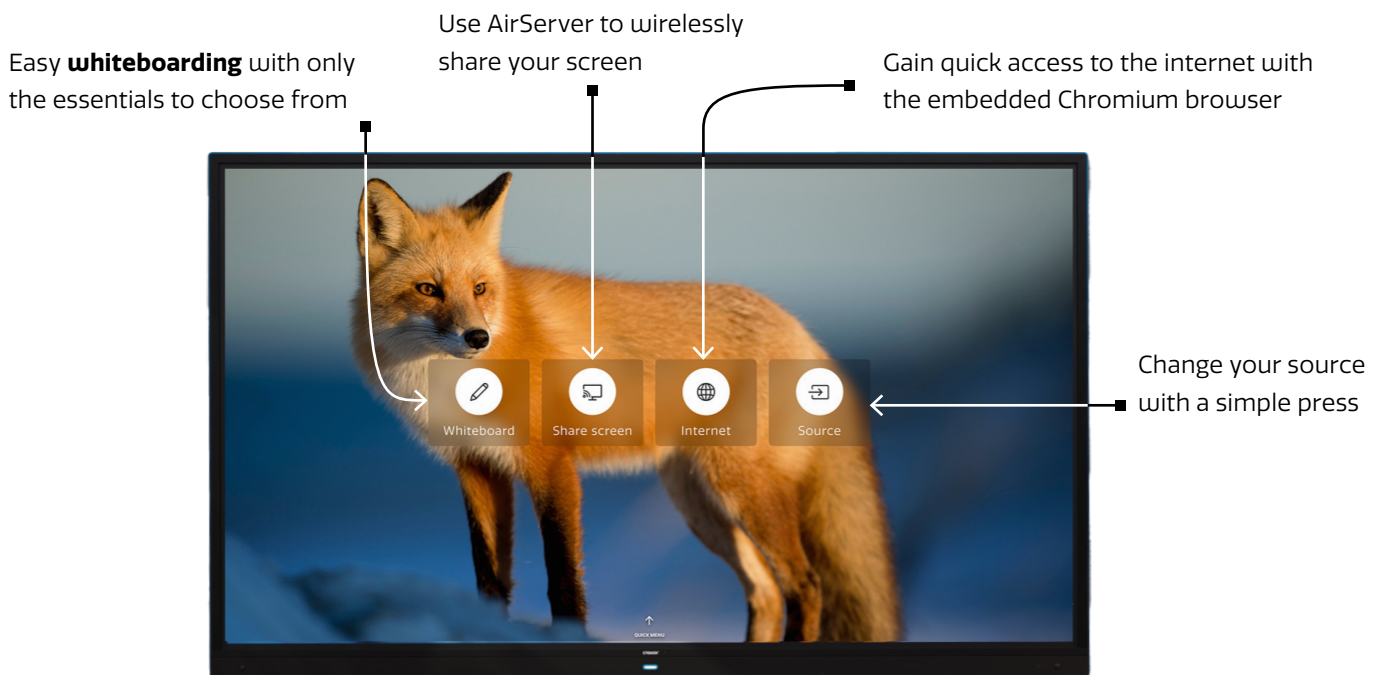

LET'S GET SPECIFIC!

The days of having to figure out how that complicated touchscreen works are over! Designed to be used by even the least tech-savvy person, Neo has the most intuitive user interface you have ever seen.

Panel

- Diagonal size: 85.6" (2174 mm)
- Display resolution: 3.840 x 2.160
- Frame rate: 60 Hz
- Brightness: 450 cd/m² max.
- Aspect ratio: 16:9
- Response time (gray to gray): 8 ms
- Display colours: 1.07 G
- Pixel pitch (W x H): 0.493 x 0.493 mm
- Viewing angle: 178° / 178°
- Service life: > 30.000 Hours
- Orientation: landscape

Glass

- Glass: Triple 5 Glass (Smooth, Stripeless, Safety)
- Type: heat tempered, anti glare, safety glass
- Thickness: 4.0 mm
- Hardness: 8 Mohs

Connectivity

- Video input (digital): 1x HDMI2.1, 2x HDMI2.0, 1x DisplayPort 1.2, 2x USB-C (USB 3.1 Gen 2)
- Video output (digital): 1x HDMI 2.1
- Audio input: 1x Mini Jack
- Audio output: 1x Mini Jack
- USB: 5x USB3.0 (type A) + 2x USB 2.0 (type A, 1x OTG + 1x USB2.0 Android)
- RS232C: 1x DE-9F
- Wired network: 2x 10/100/1000Mbps
- Wireless network: WiFi 6 (2.4 & 5 Ghz)
- Module-slots: 1x OPS-slot (UHD@60Hz)
- NFC: built-in
- Human presence detection: built-in (2x)
- Dedicated ports: 1x fingerprint scanner (USB-A)

Video

- Eye comfort: blue light filter
- Colour temperature: warm, cool, normal
- Picture modes: normal, auto, eco

Sound

- Power to tweeter/woofer: 2x mid-tweeter (2x15W) + 1x woofer (15W)
- Frequency range: 200 - 20 kHz
- Microphones: six Array far-field