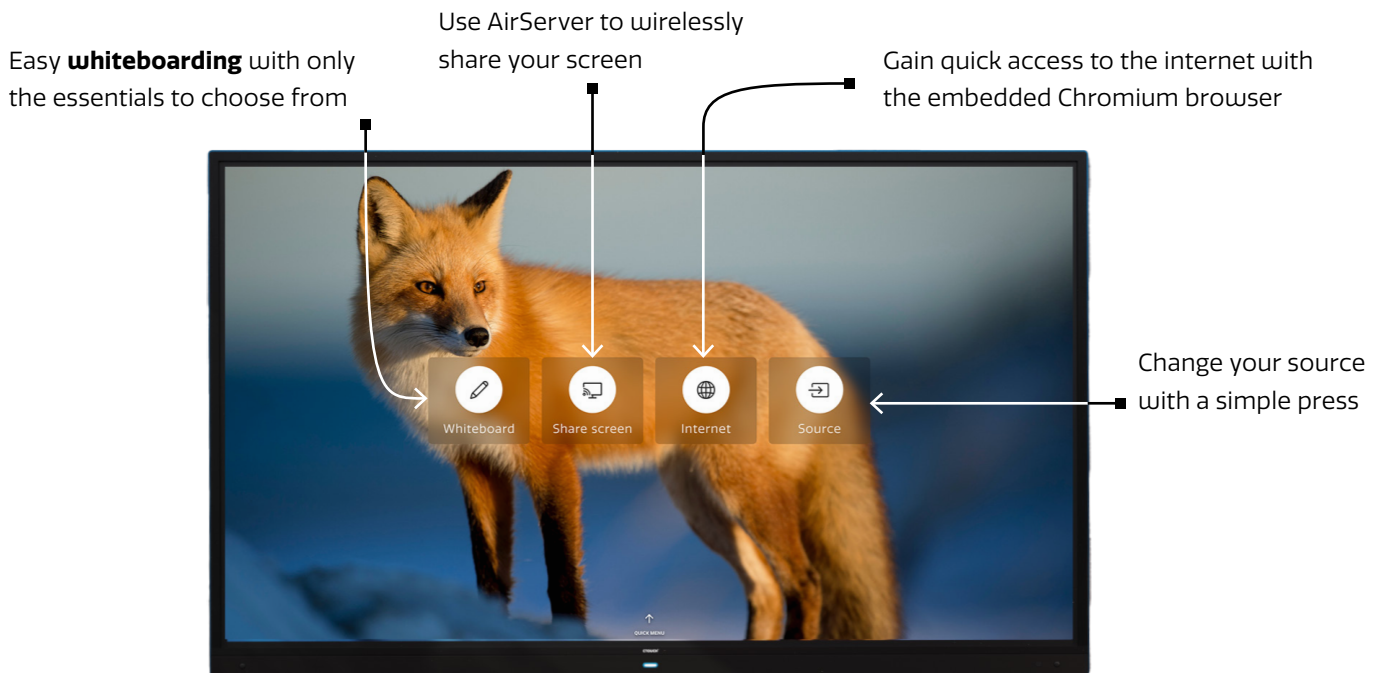

LET'S GET SPECIFIC!

The days of having to figure out how that complicated touchscreen works are over! Designed to be used by even the least tech-savvy person, Neo has the most intuitive user interface you have ever seen.

Panel

- Diagonal size: 74.52" (1893 mm)
- Display resolution: 3.840 x 2.160
- Frame rate: 60 Hz
- Brightness: 450 cd/m² max.
- Aspect ratio: 16:9
- Response time (gray to gray): 8 ms
- Display colours: 1.07 G
- Pixel pitch (W x H): 0.429 x 0.429 mm
- Viewing angle: 178° / 178°
- Service life: > 30.000 Hours
- Orientation: landscape

Glass

- Glass: Triple S Glass (Smooth, Stripeless, Safety)
- Type: heat tempered, anti glare, safety glass
- Thickness: 3.2 mm
- Hardness: 8 Mohs

Connectivity

- Video input (digital): 1x HDMI2.1, 2x HDMI2.0, 1x DisplayPort 1.2, 2x USB-C (USB 3.1 Gen 2)
- Video output (digital): 1x HDMI 2.1
- Audio input: 1x Mini Jack
- Audio output: 1x Mini Jack
- USB: 5x USB3.0 (type A) + 2x USB 2.0 (type A, 1x OTG + 1x USB2.0 Android)
- RS232C: 1x DE-9F
- Wired network: 2x 10/100/1000Mbps
- Wireless network: WiFi 6 (2.4 & 5 Ghz)
- Module-slots: 1x OPS-slot (UHD@60Hz)
- NFC: built-in
- Human presence detection: built-in (2x)
- Dedicated ports: 1x fingerprint scanner (USB-A)

Video

- Eye comfort: blue light filter
- Colour temperature: warm, cool, normal
- Picture modes: normal, auto, eco

Sound

- Power to tweeter/woofer: 2x mid-tweeter (2x15W) + 1x woofer (15W)
- Frequency range: 200 - 20 kHz
- Microphones: six Array far-field