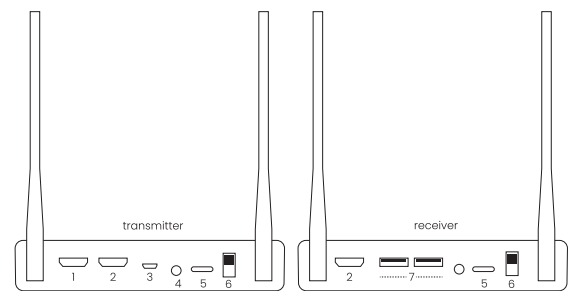

Transmitter

AV input	1x HDMI
AV output	1x HDMI (loopthrough)
Infrared output	1x 3.5 mm jack
USB output	1x micro-USB (PC, laptop)
Dimensions (h x w x d)	22 x 155 x 77 mm
Weight	320 grams

Receiver

Output	1x HDMI
Infrared input	Built-in IR sensor
USB input	2x USB-A (keyboard, mouse)
Multiple receivers	Up to 4 in total
Dimensions (h x w x d)	22 x 155 x 77 mm
Weight	320 grams

General

Power	100-240 VAC 50/60 Hz, 5 VDC adapter
-------	-------------------------------------

Connections

- 1 HDMI in
- 2 HDMI out
- 3 USB (PC) connection
- 4 Infrared output
- 5 DC power
- 6 On/off switch
- 7 USB (keyboard/mouse) connection