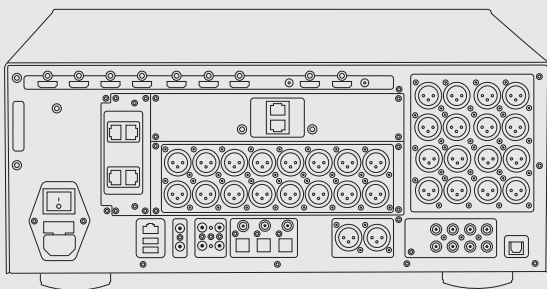

Based on StormAudio's proprietary modular platform, ISP Elite MK3 has maintained its reputation for modularity and flexibility with multiple hardware and software options available. Whether you need more channels of analog XLR outputs or digital AES/EBU (up to 32ch) or you need to interface with audio over IP AES67 networked devices, you will always find the right optional module to satisfy your needs.

Not only offering a minimalist and modern design, the ISP Elite MK3 also brings sonic refinement with its proprietary analog/digital hybrid volume adjustment maximizing the dynamic range for a more accurate, detailed and dynamic reproduction of your movie soundtrack or your music playlists with Room Ready integration.

All of this comes with the acclaimed user-friendly web-based interface that allows for a full configuration in only a few steps. With a full host of control options, including an IR remote, smartphone and tablet applications, as well as all the required control system drivers, the ISP Elite MK3 delivers the most seamless integration to any advanced theatre design.

ISP Elite MK3 range	
HDMI IN/OUT	• 7 IN / 2 OUT (ARC/eARC) • HDMI2.0b/HDCP2.2 • 4K UHD 18 Gbps on all ports • HDR10, Dolby Vision, HLG
AUDIO OUTPUTS	• 16ch, 24ch or 32ch analog (XLR) • 32ch digital (AES/EBU) • 1x Optical (Zone2 Downmix)
AUDIO INPUTS	• 16ch digital (AES/EBU) • 4x RCA analog (7.1 or stereo) • 1x XLR analog (stereo) • 3x Coaxial SPDIF • 3x Optical Toslink
AUDIO INPUT/OUTPUT	• 32ch digital AoIP (AES67/Ravenna) Dante Compatible
DECODING	• 24 decoding / upmixing channels • Dolby Atmos, Auro-3D • DTS:X Pro, IMAX Enhanced ready • All legacy codecs up to 192 kHz
PROCESSING	• up to 32ch • Multi-theater & multi-room • Standard and Expert Bass Management • Multi-way speakers • Multi-subwoofer • 20 PEQ per channel
ROOM CORRECTION	• Dirac Live with Bass Control module
STREAMING	• ROON Ready
CONTROL	• TCP/IP (ETHERNET), IR • IR remote control • StormRemote Tablet Application • StormRemote Mobile Smartphone Application • Web based configuration • Control4, Crestron, RTI, Savant, ELAN drivers