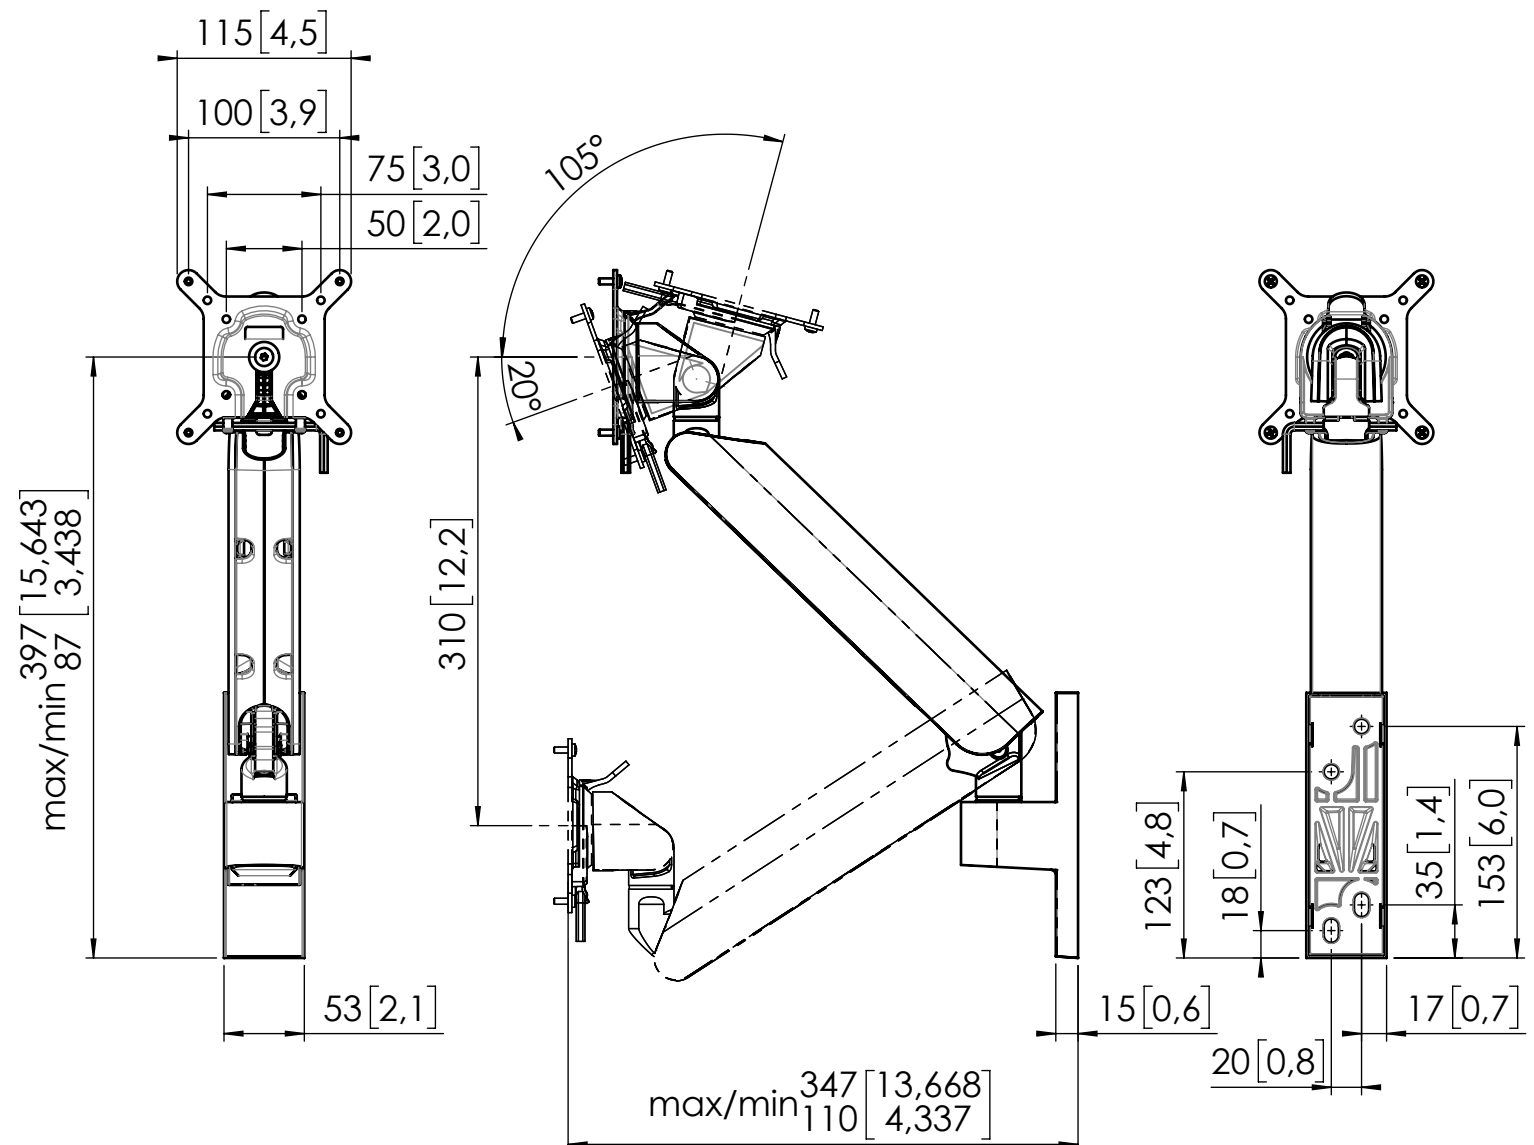

## MOMO 4126

Dimensions in mm [inch]

Max weight: 10kg

### Wall mounting kit:

4x SCREW / BOLT PROF SW13 7x80 ELEC. ZINC PLATED St 8.8  
4x FISCHER PLUG UX 10x60

### Screen mounting kit:

M4x10mm thumb screw  
M4x10mm cross recessed

**Note:** This document and specifications herein are confidential and the exclusive property of Vogel's Products b.v. Neither this design nor any information contained in this drawing may be reproduced or disclosed to others without written consent of Vogel's Products b.v. The design and information will not be reproduced, copied or used, either in part or in its entirety, as the basis for the manufacture or sale of items without written permission.  
**Warning:** Please study all instructions and illustrations carefully before installation.  
Information in this document is subject to change without further notice.