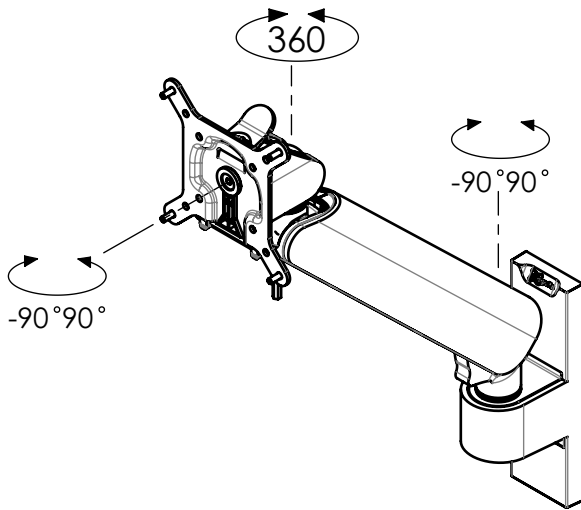

## MOMO 4126

Dimensions in mm [inch]

Max weight: 10kg

### Screen mounting kit:

M4x10mm thumb screw  
M4x10mm cross recessed

**Note:** This document and specifications herein are confidential and the exclusive property of Vogel's Products b.v. Neither this design nor any information contained in this drawing may be reproduced or disclosed to others without written consent of Vogel's Products b.v. The design and information will not be reproduced, copied or used, either in part or in its entirety, as the basis for the manufacture or sale of items without written permission.  
**Warning:** Please study all instructions and illustrations carefully before installation.  
Information in this document is subject to change without further notice.