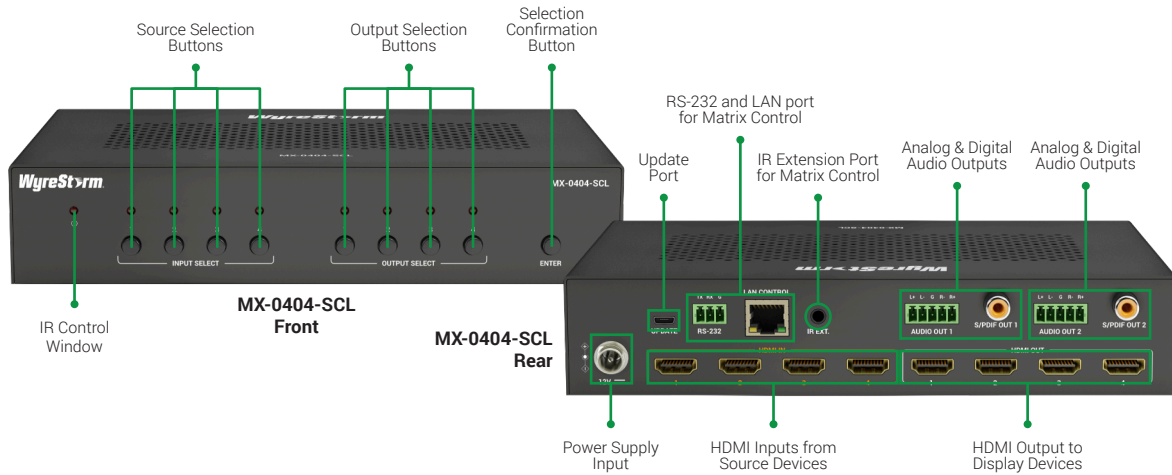

# 4K60 4x4 HDMI Matrix with Seamless Switching, Scaling Outputs with Balanced Analog & Digital Audio De-embed

MX-0404-SCL

**WyreStorm**

Specification Sheet

4K HDR 2160p 4:4:4 60 HDCP 2.2 CEC

WyreStorm - Powerful. Reliable. Simple.

## Introduction

The MX-0404-SCL is a new 4K HDMI matrix switcher that supports seamless switching across all HDMI inputs and outputs. The matrix switcher outputs can be configured to work in different modes to meet different application requirements. In matrix mode, all four HDMI inputs and outputs are active and matrix switching.

## Key Features

- Full 18Gbps support including up to 4K HDR 4:4:4/60
- Seamless switching between all four HDMI inputs and outputs
- Automatic full-range scaling on each output between 480i to 4K60
- Independent switching of both balanced analog and digital audio outputs

## In the Box

- 1x MX-0404-SCL Matrix Switcher
- 1x IR Remote Handset
- 1x IR Receiver
- 2x 5-pin Terminal Block
- 2x Wall Mounting Brackets
- 1x Power Supply 12V 3A (US/UK/EU/AU)