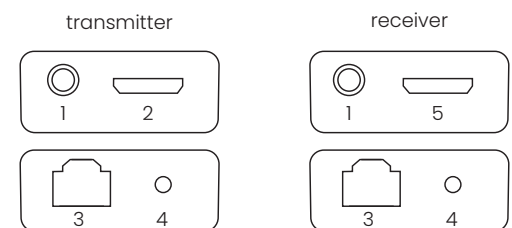

Connections

1. 1 DC power
2. 2 HDMI input
3. 3 CAT 5/6 (IP/LAN)
4. 4 Reset button
5. 5 HDMI output