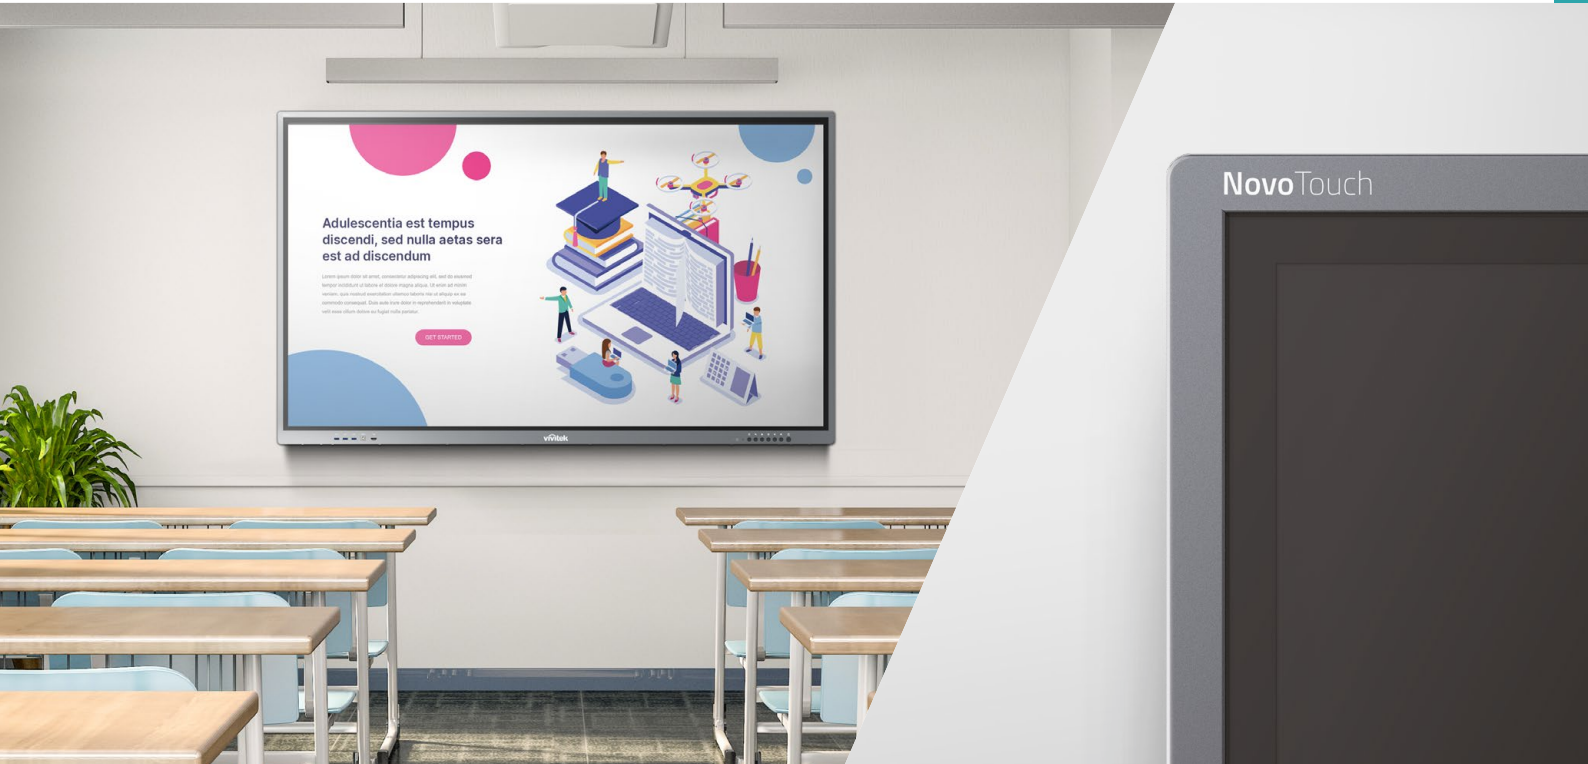

NovoTouch
BK series

Collaborative
Touch Panel

Wireless Collaboration
Digital Whiteboard

The NovoTouch BK series is a 4K-UHD collaborative touch display solution that is perfect for education, but also for business meetings, available in 65", 75", and 86" display sizes.

The NovoConnect Wireless Collaboration will make it easy for any participant to share their device screen on the NovoTouch BK display.

The digital whiteboard function completes the classroom experience with a flawless touch annotation for a truly interactive session.

Digital Whiteboard

The BK series supports 40-point interactive touch capability. The digital whiteboard enables flawless annotation, highlighting and screen capture for easy sharing.

Google Play enabled

The multiple interfaces, such as USB Type-C, HDMI and USB2.0/3.0 allow easy connection to various devices.

Backlit D-LED Technology

Backlit D-LED (IPS panel) with Optical Bonding technology delivers brighter pictures, flawless colors, richer textures, and extra wide viewing angles (178°/178°). The result is incredibly sharp and crisp images.