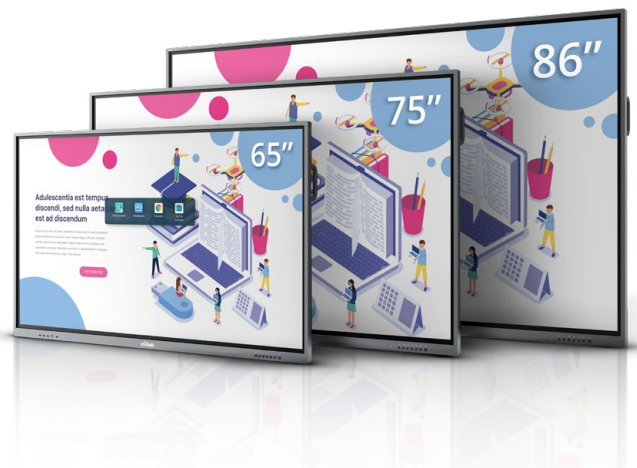

NovoTouch
BK series

Collaborative
Touch Panel

Wireless Collaboration
Digital Whiteboard

The NovoTouch BK series is a 4K-UHD collaborative touch display solution that is perfect for education, but also for business meetings, available in 65", 75", and 86" display sizes.

The NovoConnect Wireless Collaboration will make it easy for any participant to share their device screen on the NovoTouch BK display.

The digital whiteboard function completes the classroom experience with a flawless touch annotation for a truly interactive session.

Digital Whiteboard

The BK series supports 40-point interactive touch capability. The digital whiteboard enables flawless annotation, highlighting and screen capture for easy sharing.

Google Play enabled

Easy access to any Google Play app allows for even more flexible use and optimized working and teaching in any session.

4K UHD Resolution and rich connectivity

The BK series 65" / 75" / 86" display size with 4K Ultra-HD (3,840 x 2,160) resolution to deliver outstanding details and stunning visuals.