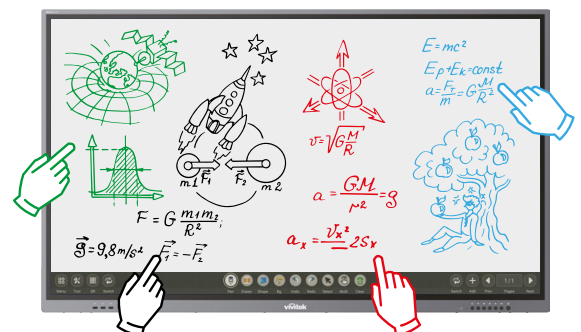

Digital Whiteboard

The BK series supports 40-point interactive touch capability. The digital whiteboard enables flawless annotation, highlighting and screen capture for easy sharing.

Google Play enabled

Easy access to any Google Play app allows for even more flexible use and optimized working and teaching in any session.

4K UHD Resolution and rich connectivity

The BK series 65" / 75" / 86" display size with 4K Ultra-HD (3,840 x 2,160) resolution to deliver outstanding details and stunning visuals.