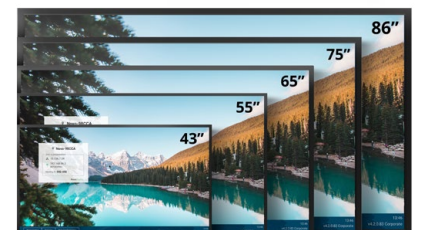

The NovoDisplay DK series is an Ultra HD 4K professional display for signage applications in landscape or portrait mode.

With built-in NovoDS it is easy to create, publish and manage promotional announcements and company messages.

For meetings, the display can easily be switched to 'presentation' mode featuring NovoConnect wireless collaboration.

This series is available in various display sizes, suitable for commercial applications such as hospitality, retail, education and business.