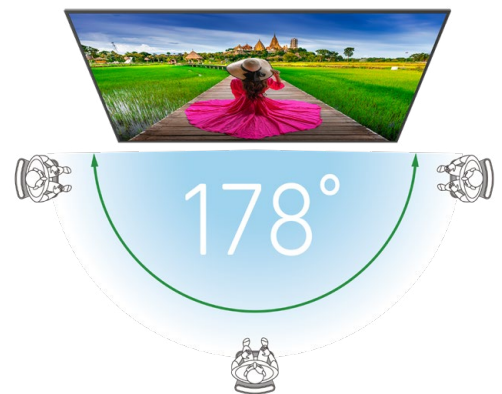

Backlit D-LED Technology

Backlit D-LED (IPS panel) technology offers brighter pictures, flawless colors, richer textures, and extra wide viewing angles (178°/ 178°) with an incredibly sharp and crisp images.