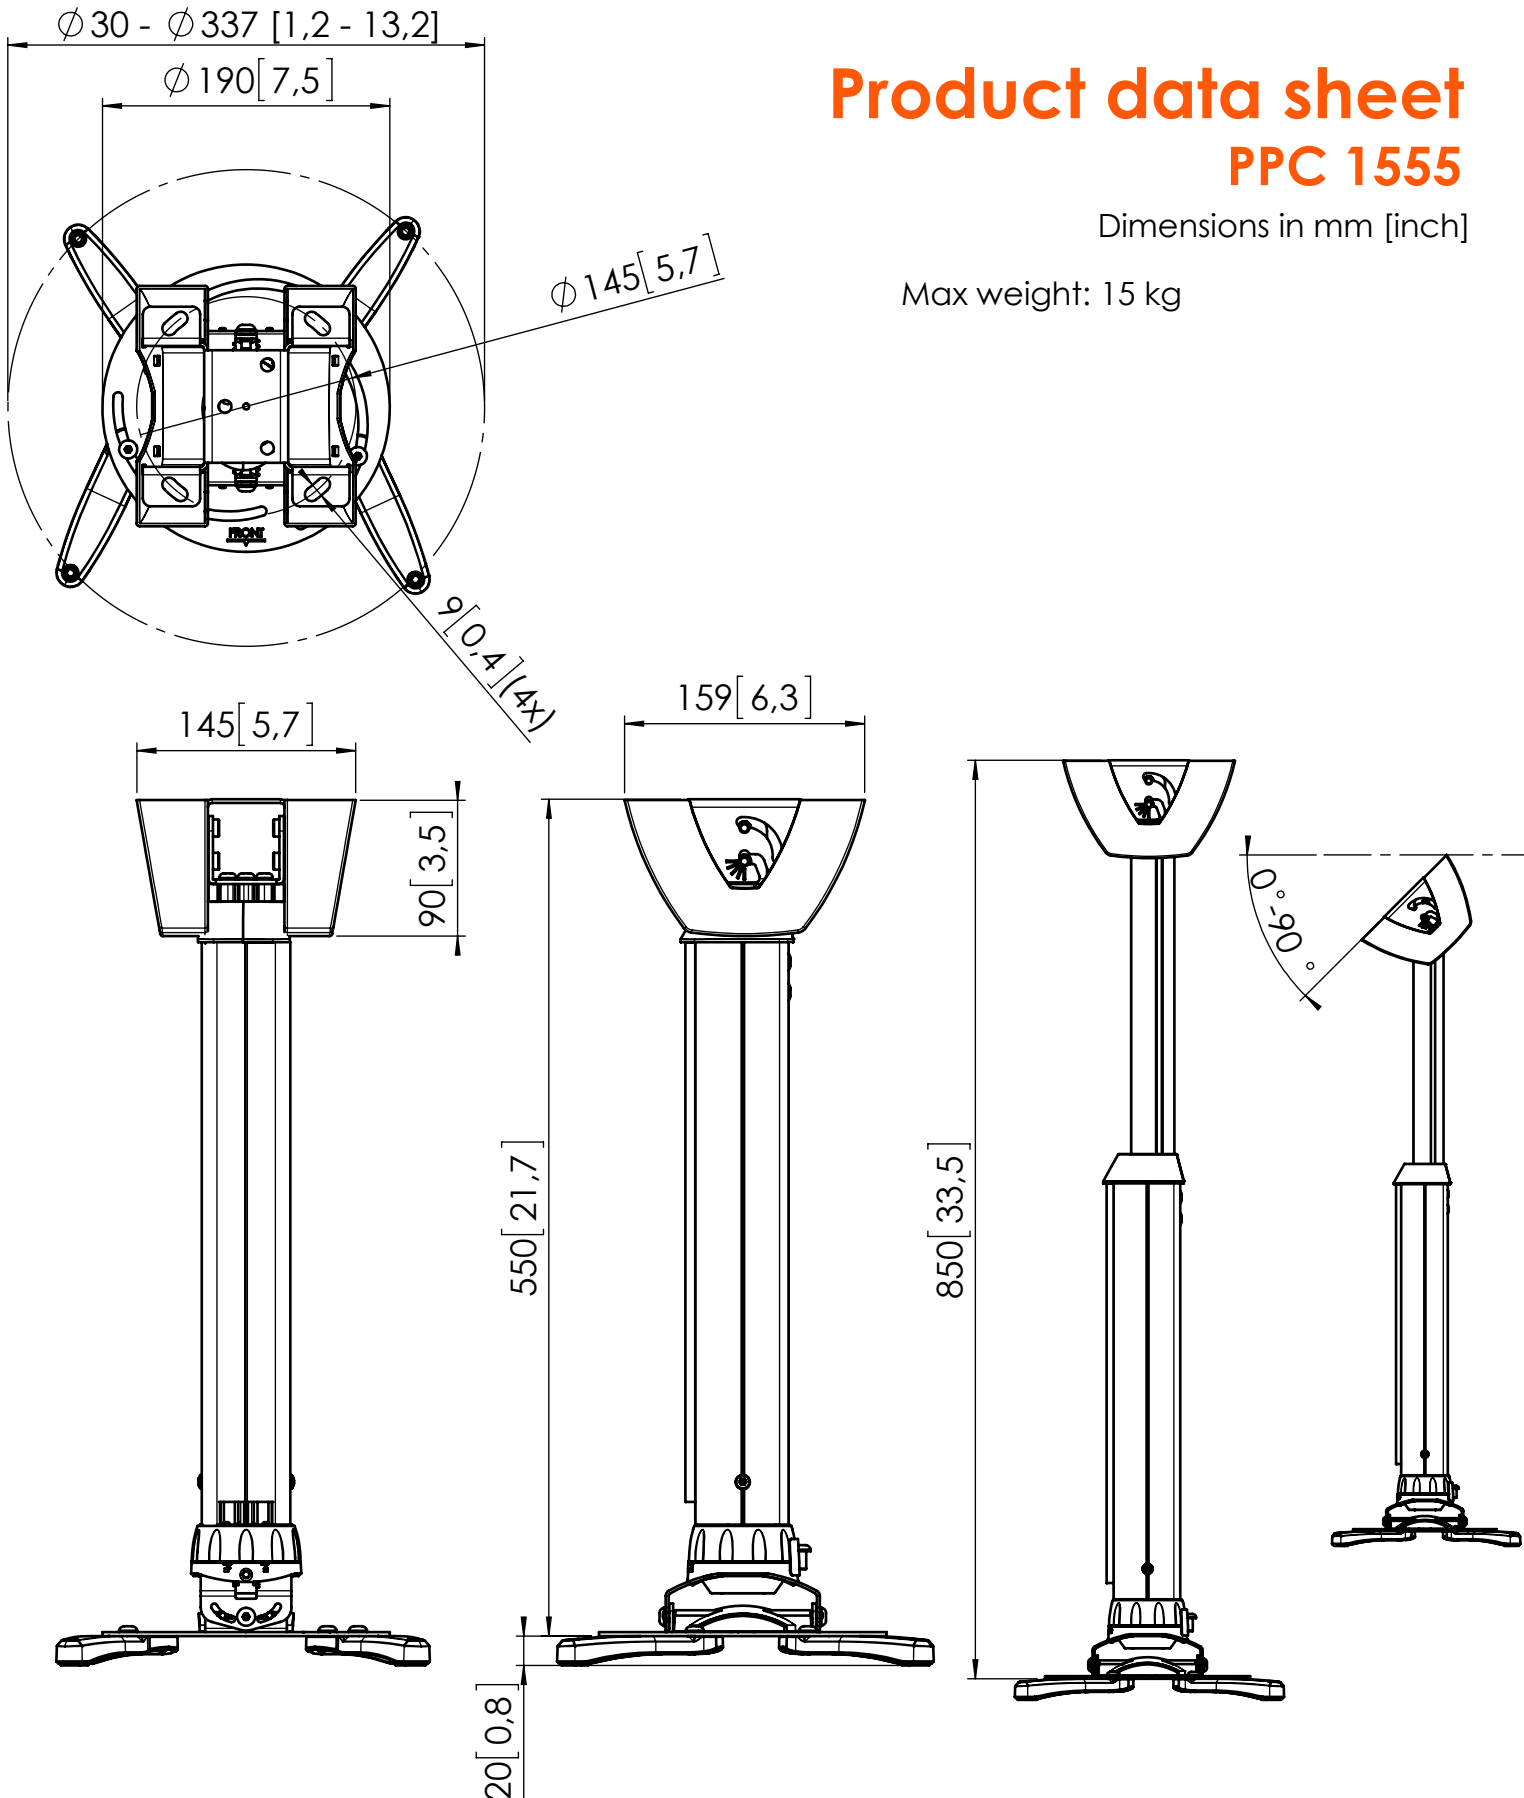

Product data sheet

PPC 1555

Dimensions in mm [inch]

Max weight: 15 kg

Note: This document and specifications herein are confidential and the exclusive property of Vogel's Products b.v. Neither this design nor any information contained in this drawing may be reproduced or disclosed to others without written consent of Vogel's Products b.v. The design and information will not be reproduced, copied or used, either in part or in its entirety, as the basis for the manufacture or sale of items without written permission.
Warning: Please study all instructions and illustrations carefully before installation.
 Information in this document is subject to change without further notice.